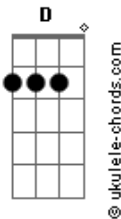

Sir Chloe - Animal

tom:
Em
I tried to love you but you're not my type
B D
Tried to pretend but it just don't feel right
A G
To be your number one
B D
Should have known better, I tried to stay cool
B D A
You were telling me I'm such a fool to say no
G
Number one

[Chorus]

Em D C G
Make me behave like an animal
Em D C G
Make me behave like an animal

A Db D Db B
I'm asking nicely, give me what I want
A Db D Db B
I'll ask politely, give me what I want

Acordes

[Verse]

B D
I tried to love you but you're not my type
B D
Tried to pretend but it just don't feel right
A G
To be your number one

[Chorus]

Em D C G
Make me behave like an animal
Em D C G
Make me behave like an animal
A Db D Db B
I'm asking nicely, give me what I want
A Db D Db B
I'll ask politely, give me what I want

Em D C G
Make me behave like an animal
Em D C G
Make me behave like an animal
Em D C G
Make me behave like an animal
Em D C G
Make me behave like an animal