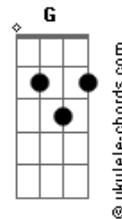

Sir Chloe - Animal

tom:
 Em
 I tried to love you but you're not my type
 B D
 Tried to pretend but it just don't feel right
 A G
 To be your number one
 B D
 Should have known better, I tried to stay cool
 B D A
 You were telling me I'm such a fool to say no
 G
 Number one

[Chorus]

Em D C G
 Make me behave like an animal
 Em D C G
 Make me behave like an animal

A Db D Db B
 I'm asking nicely, give me what I want
 A Db D Db B
 I'll ask politely, give me what I want

Acordes

[Verse]

B D
 I tried to love you but you're not my type
 B D
 Tried to pretend but it just don't feel right
 A G
 To be your number one

[Chorus]

Em D C G
 Make me behave like an animal
 Em D C G
 Make me behave like an animal
 A Db D Db B
 I'm asking nicely, give me what I want
 A Db D Db B
 I'll ask politely, give me what I want