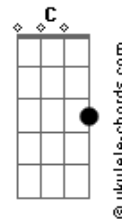

Sir Chloe - Animal

tom:
 Em
 I tried to love you but you're not my type
 B D
 Tried to pretend but it just don't feel right
 A G
 To be your number one
 B D
 Should have known better, I tried to stay cool
 B D A
 You were telling me I'm such a fool to say no
 G
 Number one

[Chorus]

Em D C G
 Make me behave like an animal
 Em D C G
 Make me behave like an animal

A Db D Db B
 I'm asking nicely, give me what I want
 A Db D Db B
 I'll ask politely, give me what I want

Acordes

[Verse]

B D
 I tried to love you but you're not my type
 B D
 Tried to pretend but it just don't feel right
 A G
 To be your number one

[Chorus]

Em D C G
 Make me behave like an animal
 Em D C G
 Make me behave like an animal
 A Db D Db B
 I'm asking nicely, give me what I want
 A Db D Db B
 I'll ask politely, give me what I want