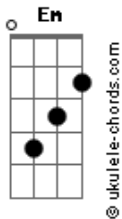

Sir Chloe - Animal

tom:
 Em
 I tried to love you but you're not my type
 B D
 Tried to pretend but it just don't feel right
 A G
 To be your number one
 B D
 Should have known better, I tried to stay cool
 B D A
 You were telling me I'm such a fool to say no
 G
 Number one

[Chorus]

Em D C G
 Make me behave like an animal
 Em D C G
 Make me behave like an animal

A Db D Db B
 I'm asking nicely, give me what I want
 A Db D Db B
 I'll ask politely, give me what I want

Acordes

[Verse]

B D
 I tried to love you but you're not my type
 B D
 Tried to pretend but it just don't feel right
 A G
 To be your number one

[Chorus]

Em D C G
 Make me behave like an animal
 Em D C G
 Make me behave like an animal
 A Db D Db B
 I'm asking nicely, give me what I want
 A Db D Db B
 I'll ask politely, give me what I want