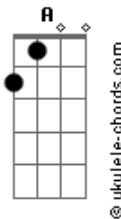

Sir Chloe - Animal

tom:
Em
I tried to love you but you're not my type
B D
Tried to pretend but it just don't feel right
A G
To be your number one
B D
Should have known better, I tried to stay cool
B D A
You were telling me I'm such a fool to say no
G
Number one

[Chorus]

Em D C G
Make me behave like an animal
Em D C G
Make me behave like an animal

A Db D Db B
I'm asking nicely, give me what I want
A Db D Db B
I'll ask politely, give me what I want

Acordes

[Verse]

B D
I tried to love you but you're not my type
B D
Tried to pretend but it just don't feel right
A G
To be your number one

[Chorus]

Em D C G
Make me behave like an animal
Em D C G
Make me behave like an animal
A Db D Db B
I'm asking nicely, give me what I want
A Db D Db B
I'll ask politely, give me what I want

Em D C G
Make me behave like an animal
Em D C G
Make me behave like an animal
Em D C G
Make me behave like an animal
Em D C G
Make me behave like an animal