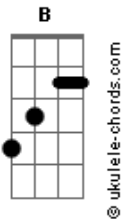

Sir Chloe - Animal

tom:
 Em
 I tried to love you but you're not my type
 B D
 Tried to pretend but it just don't feel right
 A G
 To be your number one
 B D
 Should have known better, I tried to stay cool
 B D A
 You were telling me I'm such a fool to say no
 G
 Number one

[Chorus]

Em D C G
 Make me behave like an animal
 Em D C G
 Make me behave like an animal

A Db D Db B
 I'm asking nicely, give me what I want
 A Db D Db B
 I'll ask politely, give me what I want

Acordes

[Verse]

B D
 I tried to love you but you're not my type
 B D
 Tried to pretend but it just don't feel right
 A G
 To be your number one

[Chorus]

Em D C G
 Make me behave like an animal
 Em D C G
 Make me behave like an animal
 A Db D Db B
 I'm asking nicely, give me what I want
 A Db D Db B
 I'll ask politely, give me what I want