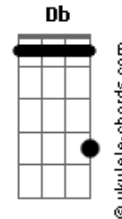

Sir Chloe - Animal

tom:
Em
I tried to love you but you're not my type
B D
Tried to pretend but it just don't feel right
A G
To be your number one
B D
Should have known better, I tried to stay cool
B D A
You were telling me I'm such a fool to say no
G
Number one

[Chorus]

Em D C G
Make me behave like an animal
Em D C G
Make me behave like an animal

A Db D Db B
I'm asking nicely, give me what I want
A Db D Db B
I'll ask politely, give me what I want

Acordes

[Verse]

B D
I tried to love you but you're not my type
B D
Tried to pretend but it just don't feel right
A G
To be your number one

[Chorus]

Em D C G
Make me behave like an animal
Em D C G
Make me behave like an animal
A Db D Db B
I'm asking nicely, give me what I want
A Db D Db B
I'll ask politely, give me what I want

Em D C G
Make me behave like an animal
Em D C G
Make me behave like an animal
Em D C G
Make me behave like an animal
Em D C G
Make me behave like an animal