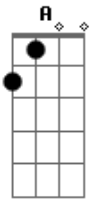

© ukulele-chords.com