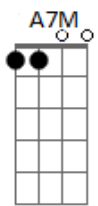

Simply Red - You Make Me Feel Brand New

tom:
Intro: **A7M** **Gbm7** **Abm7** **Abm7**
Abm **Gbm7** **B7**
A7M **Gbm7** **Abm7** **Abm7**
Abm **Gbm7** **B7**
A7M **Abm7** **Gbm7** **Gbm7** **E**

E
My love
Am
I'll never find the words, my love
Am **E**
To tell you how I feel, my love
Abm7 **Gb7** **Gbm7** **B7**
Mere words could not explain

Am7 **D7** **G**
Precious love
Cm **G**
You held my life within your hands
Cm **G**
Created everything I am
Cm **G**
Taught me how to live again

Bm
Only you
Em **Bm**
Care when I needed a friend
Em **Am7**
Believed in me through thick and thin
C7M **Bm7**
This song is for you
Am7 **Bm7** **C7M** **Am7** **D**
Filled with gratitude and love

Am7 **D7** **C7M**
God bless you
Am7 **Bm7**
You make me feel brand new
Bm7 **Bm** **Am7** **D7** **C7M**

For God blessed me with you
Am7 **Bm7**
You make me feel brand new
Bm7 **Bm** **Am7** **D7** **C7M**
I sing this song 'cause you

(**C7M** **Bm7** **Am7**)

Am7 **G**
Make me feel brand new
(**G** **Cm** **E**)

E
My love
Am **E**
Whenever I was insecure
Am **E**
You built me up and made me sure
Abm7 **Gb7** **Gbm7** **B7**
You gave my pride back to me

Am7 **D7** **G**
Precious friend
Cm **G**
With you I'll always have a friend
Cm **G**
You're someone who I can depend
Cm **G**
To walk a path that sometimes bends
Bm
Without you
Em **Bm**
Life has no meaning or rhyme
Em **Am7**
Like notes to a song out of time
C7M **Bm7**
How can I repay
Am7 **Bm7** **C7M** **Am7** **D**
You for having faith in me

Acordes

© ukulele-chords.com