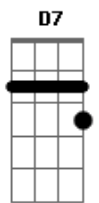

© ukulele-chords.com