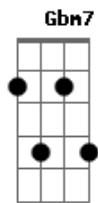

© ukulele-chords.com