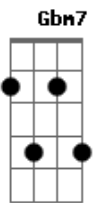

© ukulele-chords.com