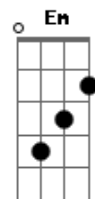

© ukulele-chords.com