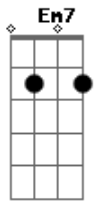

© ukulele-chords.com