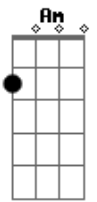

© ukulele-chords.com