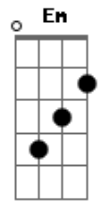

© ukulele-chords.com