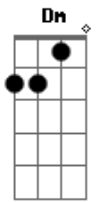

© ukulele-chords.com