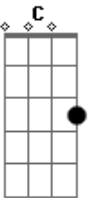

© ukulele-chords.com