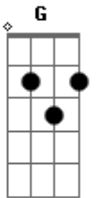

© ukulele-chords.com