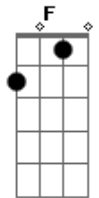

Simply Red - Beside You

tom: F (forma dos acordes no tom de D)
Capotraste na 3ª casa
Intro: 2x

We follow the river down into the stream
That's where my dream began
I left my worries to the people who stare
And dreamed without a care

That I'd always be beside you
To watch the day and night
And we listen to the sunrise
And feel it's growing light
And peace will come inside so quiet

(D Gbm Bm)
(G D G)

Wherever we're going, I don't know
For a million years our love keeps growing

Acordes

© ukulele-chords.com