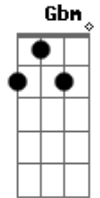

© ukulele-chords.com