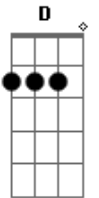

© ukulele-chords.com