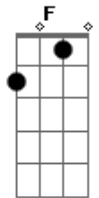

Simply Red - Beside You

tom:
F (forma dos acordes no tom de D)
Capotraste na 3ª casa
Intro: 2x

^D
We follow the river down into the stream
^C
That's where my dream began
^D
I left my worries to the people who stare
^C
And dreamed without a care

^D ^{Gbm} ^{Bm}
That I'd always be beside you
^G ^D ^A
To watch the day and night
^D ^{Gbm} ^{Bm}
And we listen to the sunrise
^G ^D ^A
And feel it's growing light
^G ^C ^{Bm} ^D
And peace will come inside so quiet
(^D ^{Gbm} ^{Bm})
(^G ^D ^G)

^D ^G
Wherever we're going, I don't know
^C ^{Bm}
For a million years our love keeps growing

Acordes

© ukulele-chords.com