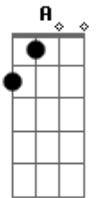

© ukulele-chords.com

^D ^G
The mystery deepens, day by day
^C ^{Bm}
But trust my love, and hear me say
^D ^{Gbm} ^{Bm}
That I'd always be beside you
^G ^D ^A
To watch the day and night
^D ^{Gbm} ^{Bm}
And we listen to the sunrise
^G ^D ^A
And feel it's growing light
^G ^C ^{Bm} ^D
And peace will come inside so quiet
(^D ^{Gbm} ^{Bm})
(^G ^D ^G)
^G ^C ^{Bm} ^D
And peace will come inside so quiet
^D ^{Gbm} ^{Bm}
Yes, I'd always be beside you
^G ^D ^A
To watch the day and night
^D ^{Gbm} ^{Bm}
And we listen to the sunrise
^G ^D ^A
And feel it's growing light
^G ^C ^{Bm} ^D
And peace will come inside so quiet
^G ^C ^{Bm} ^D
Yes, peace will come inside so quiet