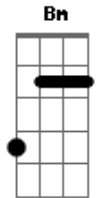

© ukulele-chords.com