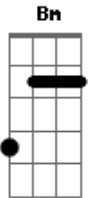

© ukulele-chords.com