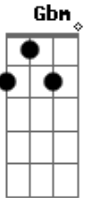

© ukulele-chords.com