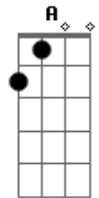

© ukulele-chords.com

The mystery deepens, day by day
But trust my love, and hear me say
That I'd always be beside you
To watch the day and night
And we listen to the sunrise
And feel it's growing light
And peace will come inside so quiet
(D Gbm Bm)
(G D G)
And peace will come inside so quiet
Yes, I'd always be beside you
To watch the day and night
And we listen to the sunrise
And feel it's growing light
And peace will come inside so quiet
Yes, peace will come inside so quiet