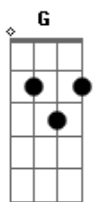

Simply Red - Beside You

Tom: G

We follow the river down into the stream
That's where my dream began
I left my worries to the people who stare
And dreamed without a care

That I'd always be beside you
To watch the day and night
And we listen to the sunrise
And feel it's growing light
And peace will come inside so quiet

Wherever we're going, I don't know
For a million years our love keeps growing
The mystery deepens, day by day

But trust my love, and hear me say

That I'd always be beside you
To watch the day and night
And we listen to the sunrise
And feel it's growing light
And peace will come inside so quiet

---SOLO---

And peace will come inside so quiet
Yes, I'd always be beside you
To watch the day and night
And we listen to the sunrise
And feel it's growing light
And peace will come inside so quiet
Yes, peace will come inside so quiet

Acordes

© ukulele-chords.com