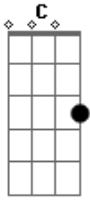

© ukulele-chords.com