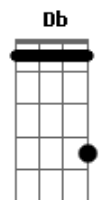

Ab Bb Db
I wanna feel the way you make me feel

When I'm with you
Ab Bb
I wanna be the only hand

Db Eb
You need to hold on to

Ab Bb Db
I wanna feel the way you make me feel

When I'm with you
Ab Bb
I wanna be the only hand

Db Eb
You need to hold on to

F Eb Db
I guess I'll never get to call you mine

Acordes

© ukulele-chords.com

© ukulele-chords.com

© ukulele-chords.com

© ukulele-chords.com

© ukulele-chords.com