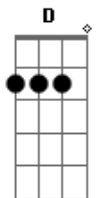

Refrão:

Bm G D
I was broken I was chucking I was lost
A
This song saved my life
Bm G D
I was bleeding Stopped believing Could have died
A
This song saved my life
Bm G
I was down I was drowning
D A G
But it came on just in time
A
This song saved my life

D
Sometimes I feel like you've known me forever
G
You always know how to make me feel better
Bm
Because of you my dad and me
A
Are so much closer than we used to be
D
You're my scape when I'm stuck in this small town
G
I turn you up whenever I feel down,
Bm
You let me know like no one else

A
That it's ok to be myself
Bm G D
I was broken I was chucking I was lost
A
This song saved my life
Bm G D
I was bleeding Stopped believing Could have died
A
This song saved my life
Bm G
I was down I was drowning
D A G
But it came on just in time
A
This song saved my life
Bm D A
You'll never know what it means to me
Bm D A G
That I'm not alone, that I'll never have to be
Bm G D
I was broken I was chucking I was lost
A
This song saved my life
Bm G D
I was bleeding Stopped believing Could have died
A
This song saved my life
Bm G
I was down I was drowning
D A G
But it came on just in time
A
This song saved my life
D
My Life, My Life
A
This song saved my life
Bm
My Life, My Life
G A
This song saved my life
D
My Life, My Life
A
This song saved my life
Bm
My Life, My Life
G
This song saved my life

Acordes

© ukulele-chords.com