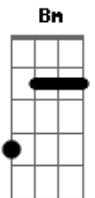

© ukulele-chords.com