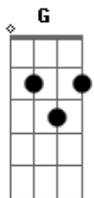

© ukulele-chords.com