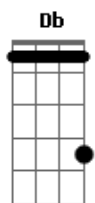

Acordes

© ukulele-chords.com