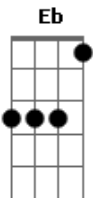

© ukulele-chords.com