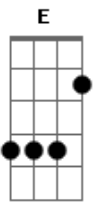

Simple Plan - No Love

Tom: E

Afinação: Eb Ab Db Gb Bb

Eb (intro) E A Db B A

Db B A E
Staring out at the world across the street
Db B A E
You hate the way your life turned out to be
Db B A E
He's pulling up the driveway and you don't make a sound
Gbm
Cause you always learned to hold the things you want to say
A
You're always gonna be afraid

(refrão 1)

E B
There's only hate
Db
There's only tears
B
There's only pain
A
There is no love here
E B
So what will you do?
E B
There's only lies
Db
There's only fear
B
There's only pain
A
There is no love here

Db B A E
Broken down like a mirror smashed to pieces
Db B A E
You learned the hard way to shut your mouth and smile
Db B A E
If these walls could talk, they would have so much to say
Gbm
Cause everytime you fight, the scars are gonna heal
A
But they're never gonna go away

(refrão 2)

E B
There's only hate
Db
There's only tears
B

There's only pain
A
There is no love here
E B
So what will you do?
E B
There's only lies
Db
There's only fear
B
There's only pain
A
There is no love here
E B
So what will you do?

(ponte)

A
You're falling
B
You're screaming
Db B
You're stuck in the same old nightmare
A
He's lying
B
You're crying
Db B
There's nothing left to salvage
A B
Kick the door cause this is over
Db Gb
Get me out of here!

(solo) A E B Db A E B Db A B

(refrão)

(refrão 3)

E B
There's only hate
Db
There's only tears
B
There's only pain
A
There is no love here

(final)

E B
There's only hate
Db
There's only tears
B
There's only pain
A
There is no love here

Acordes

© ukulele-chords.com