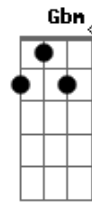

© ukulele-chords.com