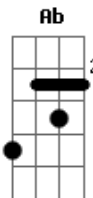

© ukulele-chords.com