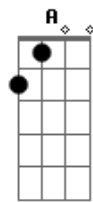

© ukulele-chords.com