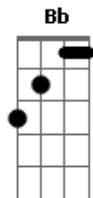

© ukulele-chords.com