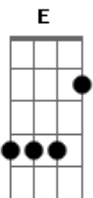

Simple Plan - No Love

Tom: E

Afinação: Eb Ab Db Gb Bb

Eb (intro) E A Db B A

Db B A E
Staring out at the world across the street
Db B A E
You hate the way your life turned out to be
Db B A E
He's pulling up the driveway and you don't make a sound
Gbm
Cause you always learned to hold the things you want to say
A
You're always gonna be afraid

(refrão 1)

E B
There's only hate
Db
There's only tears
B
There's only pain
A
There is no love here
E B
So what will you do?
E B
There's only lies
Db
There's only fear
B
There's only pain
A
There is no love here

Db B A E
Broken down like a mirror smashed to pieces
Db B A E
You learned the hard way to shut your mouth and smile
Db B A E
If these walls could talk, they would have so much to say
Gbm
Cause everytime you fight, the scars are gonna heal
A
But they're never gonna go away

(refrão 2)

E B
There's only hate
Db
There's only tears
B

There's only pain
A
There is no love here
E B
So what will you do?
E B
There's only lies
Db
There's only fear
B
There's only pain
A
There is no love here
E B
So what will you do?

(ponte)

A
You're falling
B
You're screaming
Db B
You're stuck in the same old nightmare
A
He's lying
B
You're crying
Db B
There's nothing left to salvage
A B
Kick the door cause this is over
Db Gb
Get me out of here!

(solo) A E B Db A E B Db A B

(refrão)

(refrão 3)

E B
There's only hate
Db
There's only tears
B
There's only pain
A
There is no love here

(final)

E B
There's only hate
Db
There's only tears
B
There's only pain
A
There is no love here

Acordes

© ukulele-chords.com