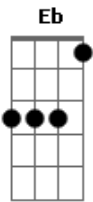

© ukulele-chords.com