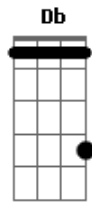

© ukulele-chords.com