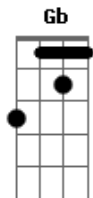

© ukulele-chords.com