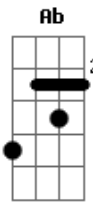

© ukulele-chords.com