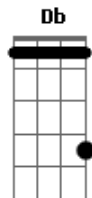

© ukulele-chords.com