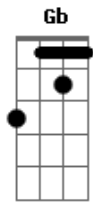

© ukulele-chords.com