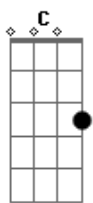

Refrão:
F
You make me want to shut it all down
C
Blow it away
Am G
Cause I'm nothing if I don't have you
F
What's the point in being on top
C
All the money in the world
Am G
If I can't blow it all on you
F
So send the cars back
C
Put the house on the market
Am G
And my big dreams too
F
Cause it's all so clear
G
That without you here
C
I'm the loser of the year

(Intro)
C G
I'm not a party in a mansion
C G
There's a lot of high fashion
C G
And I'm cooler than I've ever been
F G
So what you think about that
C G
I'm living life in the fast lane
C G
I've got a fridge full of champagne
C G
And I'm hanging out with Lil' Wayne

F G
So what you think about that
F
So why do I feel like it's all just a show
(Refrão)
F C G
Loser, loser
F C G
I'm the loser of the year. (loser, loser)
C
I can try real hard I can try to pretend
Am
But all these dreams make any sense
G
without you
F
But that just ain't you
C
I thought these things will make me forget
Am
about you and me but you're stuck in my head
G F
I'm a loser if i lose her

F
You make me want to shut it all down
C
Blow it away
Am G
Cause I'm nothing if I don't have you
F
What's the point in being on top
C
All the money in the world
Am G
If I can't blow it all on you
F
You make me want to shut it all down
C
Blow it away
Am G
if I don't have you
F
So send the cars back
C
Put the house on the market
Am G
And my big dreams too
F
Cause it's all so clear
G
That I need you near
F
And it's all so clear
G
That without you here
C G
Loser of the year.
C G
I'm the loser of the year.
C
Loser of the yea
(C)

Acordes

© ukulele-chords.com