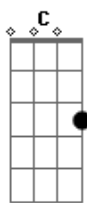

Refrão:
F
You make me want to shut it all down
C
Blow it away
Am G
Cause I'm nothing if I don't have you
F
What's the point in being on top
C
All the money in the world
Am G
If I can't blow it all on you
F
So send the cars back
C
Put the house on the market
Am G
And my big dreams too
F
Cause it's all so clear
G
That without you here
C
I'm the loser of the year

(Intro)
C G
I'm not a party in a mansion
C G
There's a lot of high fashion
C G
And I'm cooler that I've ever been
F G
So what you think about that
C G
I'm living life in the fast lane
C G
I've got a fridge full of champagne
C G
And I'm hanging out with Lil' Wayne

F G
So what you think about that
F
So why do I feel like it's all just a show
(Refrão)
F C G
Loser, loser
F C G
I'm the loser of the year. (loser, loser)
C
I can try real hard I can try to pretend
Am
But all these dreams make any sense
G
without you
F
But that just ain't you
C
I thought these things will make me forget
Am
about you and me but you're stuck in my head
G F
I'm a loser if i lose her

F
You make me want to shut it all down
C
Blow it away
Am G
Cause I'm nothing if I don't have you
F
What's the point in being on top
C
All the money in the world
Am G
If I can't blow it all on you
F
You make me want to shut it all down
C
Blow it away
Am G
if I don't have you
F
So send the cars back
C
Put the house on the market
Am G
And my big dreams too
F
Cause it's all so clear
G
That I need you near
F
And it's all so clear
G
That without you here
C G
Loser of the year.
C G
I'm the loser of the year.
C
Loser of the yea

(C)

Acordes