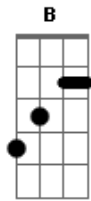

© ukulele-chords.com