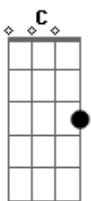

It was 3 a.m. when you woke me up
Then we jumped in the car and drove as far as we could go
Just to get away
We talked about our lives until the sun came up
And now thinking about how i wish i could go back
Just for one more day
One more day with you

Refrão:

Everytime i see your face
Everytime you look my way
It's like it all falls into place
Everything feels right
Ever since you walked away
You left my life in disarray
All i want is one more day
all i need is one more day with you

Verso:

When the car broke down
We just keep walking along
Till it hit this town
There was nothing there at all
But that was all ok
We spent all our money on stupid things
But if i look back now id probly give it all away,
Just for one more day

One more day with you

Refrão:

Everytime i see your face
Everytime you look my way
Its like it all falls into place
Everything feels right
Ever since you walked away
You left my life in disarray
All i want is one more day
Its all i need

One more day with you

Solo: G Em7 Am D

Verso:

Now im sitting here
Like we used to do
I think about my life
And now there's nothin i won't do
Just for one more day
One more day with you

Refrão:

Everytime i see your face
Everytime you look my way
Its like it all falls into place
Everything feels right (feels right)
Evertime i hear your name
Everytime i feel the same
Its like it all falls into place
Everything, everything feels right
You walked away just one more day
Is all i need is one more day with you.

Acordes

© ukulele-chords.com