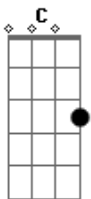

It was 3 a.m. when you woke me up
Then we jumped in the car and drove as far as we could go
Just to get away
We talked about our lives until the sun came up
And now thinking about how i wish i could go back
Just for one more day
One more day with you

Refrão:

Everytime i see your face
Everytime you look my way
It's like it all falls into place
Everything feels right
Ever since you walked away
You left my life in disarray
All i want is one more day
all i need is one more day with you

Verso:

When the car broke down
We just keep walking along
Till it hit this town
There was nothing there at all
But that was all ok
We spent all our money on stupid things
But if i look back now id probly give it all away,
Just for one more day

One more day with you

Refrão:

Everytime i see your face
Everytime you look my way
Its like it all falls into place
Everything feels right
Ever since you walked away
You left my life in disarray
All i want is one more day
Its all i need

One more day with you

Solo: G Em7 Am D

Verso:

Now im sitting here
Like we used to do
I think about my life
And now there's nothin i won't do
Just for one more day
One more day with you

Refrão:

Everytime i see your face
Everytime you look my way
Its like it all falls into place
Everything feels right (feels right)
Evertime i hear your name
Everytime i feel the same
Its like it all falls into place
Everything, everything feels right
You walked away just one more day
Is all i need is one more day with you.

Acordes

© ukulele-chords.com