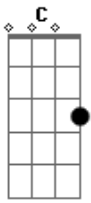

Simple Plan - Crash And Burn

Tom: **C**

this is my second try at this song and i now know what i did wrong so here goes...

Intro: =guitar 1 (**JEFF**) (CLEAN)

Intro: /verse=guitar 2 (**SEB**) (DISTORTION)

continued...

guitar 1 & 2 repeat once.

chorus= guitar 1 (**JEFF**) (LIGHT DISTORTION)

Chorus= guitar 2 (**SEB**) (DISTORTION)

outro is the same as verse g2g bye

Acordes

© ukulele-chords.com