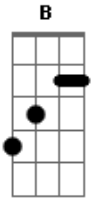

© ukulele-chords.com