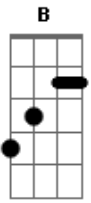

© ukulele-chords.com