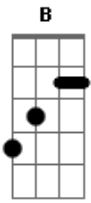

© ukulele-chords.com