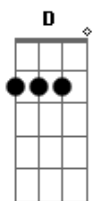

D Bm
to the old people ground

D
I wanna know, something to go

Bm A D G A
This is your land, laid out in your hand

Bm G
This is your land

D A Bm G E
Wherever I go, way down here I know

Bm
This is your land

RIFF 2x

Bm A D G A
This is your land, take it in your hand

Bm G
This is your land

D A Bm G E
Wherever I go, way down here I know

Bm A D G A
This is your land, take it in your hand

Bm G
This is your land

D A Bm G E
Wherever I go, way down here I know

Bm
This is your land

Bm A Bm A

SOLO

RIFF 2x

Bm A Bm A

G A D Bm

Bm A Bm A

Acordes