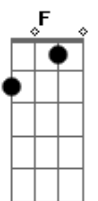

© ukulele-chords.com