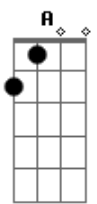

© ukulele-chords.com