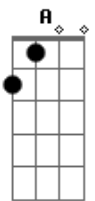

# Simone Simons - Cradle To The Grave (feat. Alissa White-Gluz)

tom:  
Intro: D G F D G F  
Eb D Bb Gm D  
Gm F Eb D

[Primeira Parte]

Dm Gm A  
Born brave then enslaved  
F C Eb D  
We search for meaning we cave  
Dm Gm D  
So cold (So cold) the tale unfolds  
F C Eb A  
Building our castles just to watch them fall

[Refrão]

A D  
And this is your life  
We are born to dance in chains Bb  
G  
To a symphony of pain  
Gm D  
From cradle to the grave  
G F Eb D  
Life's a bitch then you die  
Gm D Bb  
Through the corridors of time  
Gm Bb Gm G  
We struggle and we strive  
Gm D  
From cradle to the grave  
G F Eb Dm  
March in time in a line on the edge of this knife

© ukulele-chords.com

© ukulele-chords.com

Dm Gm D  
Last stand (Last stand) hand in hand  
F C Eb A  
Follow th? sorrow to a fate unknown

[Refrão]

D  
And this is your life  
As life's pag?s slowly turn Bb  
G  
We live but never learn  
Gm D  
From cradle to the grave  
G F Eb D  
Life's a bitch then you die  
Bb  
Promised dreams all destroyed  
G  
We walk into the void  
Gm D  
From cradle to the grave  
G F Eb D  
March in time in a line on the edge of this knife

[Final]

D Bb  
From cradle to the grave  
Bb G  
We are born to dance in chains  
Gm D  
From cradle to the grave  
G F Eb D  
Life's a bitch then you die  
D Bb  
From cradle to the grave  
G  
To a symphony of pain  
Gm D  
From cradle to the grave  
G F Eb D  
March in time in a line on the edge of this knife