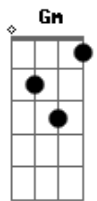

© ukulele-chords.com