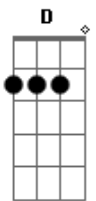

Simone Simons - Cradle To The Grave (feat. Alissa White-Gluz)

tom:
Intro: D G F D G F
Eb D Bb Gm D
Gm F Eb D

[Primeira Parte]

Dm Gm A
Born brave then enslaved
F C Eb D
We search for meaning we cave
Dm Gm D
So cold (So cold) the tale unfolds
F C Eb A
Building our castles just to watch them fall

[Refrão]

A D
And this is your life
We are born to dance in chains Bb
G
To a symphony of pain
Gm D
From cradle to the grave
G F Eb D
Life's a bitch then you die
Gm D Bb
Through the corridors of time
Gm Bb Gm G
We struggle and we strive
Gm D
From cradle to the grave
G F Eb Dm
March in time in a line on the edge of this knife

[Segunda Parte]

Dm Gm A
Dark road pay the toll
F C Eb D
No star to guide us we walk alone

Acordes

© ukulele-chords.com