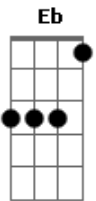

© ukulele-chords.com