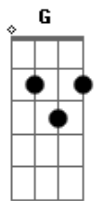

© ukulele-chords.com