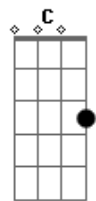

# Simone Simons - Cradle To The Grave (feat. Alissa White-Gluz)

tom:  
Intro: D G F D G F  
Eb D Bb Gm D  
Gm F Eb D

[Primeira Parte]

Dm Gm A  
Born brave then enslaved  
F C Eb D  
We search for meaning we cave  
Dm Gm D  
So cold (So cold) the tale unfolds  
F C Eb A  
Building our castles just to watch them fall

[Refrão]

A D  
And this is your life  
We are born to dance in chains Bb  
G  
To a symphony of pain  
Gm D  
From cradle to the grave  
G F Eb D  
Life's a bitch then you die  
Gm D Bb  
Through the corridors of time  
Gm Bb Gm G  
We struggle and we strive  
Gm D  
From cradle to the grave  
G F Eb Dm  
March in time in a line on the edge of this knife

© ukulele-chords.com

© ukulele-chords.com

Dm Gm D  
Last stand (Last stand) hand in hand  
F C Eb A  
Follow th? sorrow to a fate unknown

[Refrão]

D  
And this is your life  
As life's pag?s slowly turn Bb  
G  
We live but never learn  
Gm D  
From cradle to the grave  
G F Eb D  
Life's a bitch then you die  
Bb  
Promised dreams all destroyed  
G  
We walk into the void  
Gm D  
From cradle to the grave  
G F Eb D  
March in time in a line on the edge of this knife

[Final]

D Bb  
From cradle to the grave  
Bb G  
We are born to dance in chains  
Gm D  
From cradle to the grave  
G F Eb D  
Life's a bitch then you die  
D Bb  
From cradle to the grave  
G  
To a symphony of pain  
Gm D  
From cradle to the grave  
G F Eb D  
March in time in a line on the edge of this knife