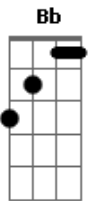

© ukulele-chords.com