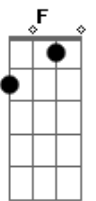

© ukulele-chords.com