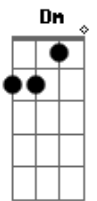

© ukulele-chords.com