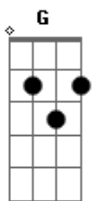

Em D Em D Em
 Tell her to reap it with a sickle of leather.
 G Em G A Em
 Parsley, sage, rosemary, and thyme.

Em G Gbm Em D
 And gather it all in a bunch of heather.
 Em D Em D Em D Em
 Then she'll be a true love of mine.

(repeat "Are you going ...")

Acordes

© ukulele-chords.com

© ukulele-chords.com

© ukulele-chords.com

© ukulele-chords.com

© ukulele-chords.com