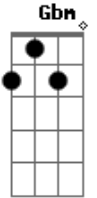

Em D Em D Em
 Tell her to reap it with a sickle of leather.
 G Em G A Em
 Parsley, sage, rosemary, and thyme.

Em G Gbm Em D
 And gather it all in a bunch of heather.
 Em D Em D Em D Em
 Then she'll be a true love of mine.

(repeat "Are you going ...")

Acordes

© ukulele-chords.com

© ukulele-chords.com

© ukulele-chords.com

© ukulele-chords.com

© ukulele-chords.com