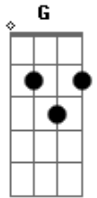

Em D Em D Em
 Tell her to reap it with a sickle of leather.
 G Em G A Em
 Parsley, sage, rosemary, and thyme.

Em G Gbm Em D
 And gather it all in a bunch of heather.
 Em D Em D Em D Em
 Then she'll be a true love of mine.

(repeat "Are you going ...")

Acordes

© ukulele-chords.com

© ukulele-chords.com

© ukulele-chords.com

© ukulele-chords.com

© ukulele-chords.com