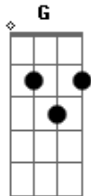

Em D Em D Em
 Tell her to reap it with a sickle of leather.
 G Em G A Em
 Parsley, sage, rosemary, and thyme.

Em G Gbm Em D
 And gather it all in a bunch of heather.
 Em D Em D Em D Em
 Then she'll be a true love of mine.

(repeat "Are you going ...")

Acordes

© ukulele-chords.com

© ukulele-chords.com

© ukulele-chords.com

© ukulele-chords.com

© ukulele-chords.com