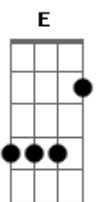

© ukulele-chords.com