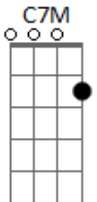

© ukulele-chords.com