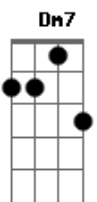

© ukulele-chords.com