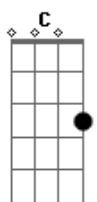

Simon & Garfunkel - Old Friends Live

Tom: E

(com acordes na forma de Capostraste na 4ª casa

Date: Monday,
Tabbed by Peter Tuyp

Subject:

Capo on fourth fret
Intro: F7M C7M

F7M C7M
Old friends

Verse:
Dm7 G7 C C
sat on their park bench like bookends

G C Cb Am Em7 C G7
A news- pa- per blown through the grass

Am Emg
of the round toes of the high shoes

F7M C7M
Old friends

F7M C7M Dm7 G7

F7M Em7 Dm7 G7
Time it was and what a time it was it

C Cb Am
wai- ting for the sun
The

G C Cb C G7 Am
sounds of the city sifting through trees

G F
dust on the shoulders
of the

F7M C7M
Old friends

Dm7 G7 C Cb C

Em7 C7M

sharing a park bench quietly
how

Dm7 G7 C Cb A

F7M C7M Dm7 G7 C
Cb

Am Cb Em7 Dm7 G7
C same years si - lent - ly sha
- ring the

Am C Cb Am
same fears

Bookends:
Dm7

C Dm7 F
falls

C Dm7
C

C Dm7 F
C

C Dm7
C

C Dm7 F
C

C Dm7
C

Acordes

© ukulele-chords.com

© ukulele-chords.com

© ukulele-chords.com

© ukulele-chords.com

© ukulele-chords.com

© ukulele-chords.com

© ukulele-chords.com

© ukulele-chords.com

© ukulele-chords.com