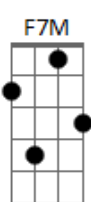

© ukulele-chords.com