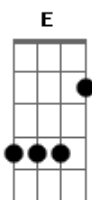

Simon & Garfunkel - Old Friends Live

Tom: E

(com acordes na forma de Capostraste na 4ª casa

Date: Monday,
Tabbed by Peter Tuyp

Subject:

Capo on fourth fret
Intro: F7M C7M

F7M C7M
Old friends

Verse:
Dm7 G7 C C
sat on their park bench like bookends

G C Cb Am Em7 C G7
A news- pa- per blown through the grass

Am Emg
of the round toes of the high shoes

F7M C7M
Old friends

F7M C7M Dm7 G7

F7M Em7 Dm7 G7
Time it was and what a time it was it

C Cb Am
wai- ting for the sun
The

Am Cb Em7 Dm7 G7
C same years si - lent - ly sha
- ring the

Am C Cb Am
same fears

Bookends:
Dm7

C Dm7 F
falls

C

Dm7
C

C Dm7 F
C

C Dm7 F
C

C Dm7
C

C Dm7 F
C

C Dm7 F
C

C Dm7
C

Acordes

© ukulele-chords.com

© ukulele-chords.com

© ukulele-chords.com