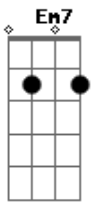

© ukulele-chords.com