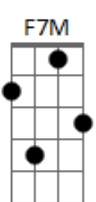

© ukulele-chords.com