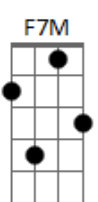

© ukulele-chords.com