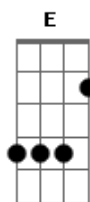

© ukulele-chords.com