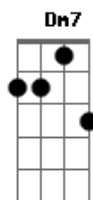

© ukulele-chords.com