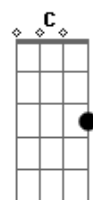

© ukulele-chords.com