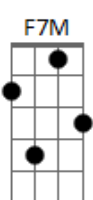

© ukulele-chords.com

© ukulele-chords.com