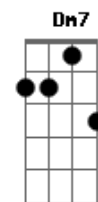

© ukulele-chords.com

© ukulele-chords.com