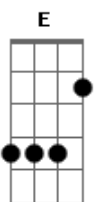

© ukulele-chords.com