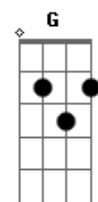

© ukulele-chords.com