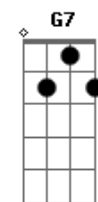

© ukulele-chords.com