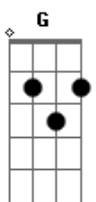

© ukulele-chords.com