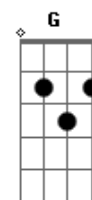

© ukulele-chords.com