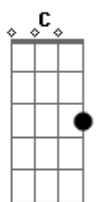

© ukulele-chords.com