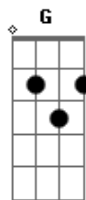

Simon & Garfunkel - Kathy's Song

tom:
Gb (forma dos acordes no tom de G)

Afinação: Eb Ab Db Gb Bb Eb

Intro: A7(11/13) C G C G

G C G C G
I hear the drizzle of the rain
Am E C D
Like a memory it falls
G Bm G C Am
Soft and warm continuing
Am C D G
Tapping on my roof and walls

G C G C G
And from the shelter of my mind
Am E C D
Through the window of my eyes
G Bm G C Am
I gaze beyond the rain drenched streets
Am E D G
To england where my heart lies

(A7(11/13) C G C G)

G C G C G
My mind's distracted and diffused
Am E C D
My thoughts are many miles away
G Bm G C Am
They lie with you when you're asleep
Am C D G
Kiss you when you start your day

(A7(11/13) C G C G)

Acordes

© ukulele-chords.com

© ukulele-chords.com

© ukulele-chords.com

© ukulele-chords.com

© ukulele-chords.com

© ukulele-chords.com