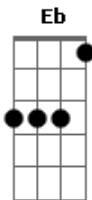

© ukulele-chords.com