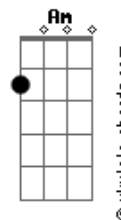

Simon & Garfunkel - Kathy's Song

tom:
Gb (forma dos acordes no tom de G)

Afinação: Eb Ab Db Gb Bb Eb
Intro: A7(11/13) C G C G

G C G C G
I hear the drizzle of the rain
Am E C D
Like a memory it falls
G Bm G C Am
Soft and warm continuing
Am C D G
Tapping on my roof and walls

G C G C G
And from the shelter of my mind
Am E C D
Through the window of my eyes
G Bm G C Am
I gaze beyond the rain drenched streets
Am E D G
To england where my heart lies
(A7(11/13) C G C G)

G C G C G
My mind's distracted and diffused
Am E C D
My thoughts are many miles away
G Bm G C Am
They lie with you when you're asleep
Am C D G
Kiss you when you start your day
(A7(11/13) C G C G)

Acordes

G C G C G
And the song I was writing, is left undone
Am E C D
I don't know why I spend my time
G Bm G C Am
Writing songs I can't believe
Am C D G
With words that tear and strain to rhyme
(A7(11/13) C G C G)

G C G C G
And so you see I have come to doubt
Am E C D
All that I once held as true
G Bm G C Am
I stand alone without beliefs
Am C D G
The only truth I know is you
(A7(11/13) C G C G)
(G C G C G)
(Am E Am D)
(G Bm G C Am)
(Am C D G)
(A7(11/13) C G C G)

G C G C G
And as I watch the drops of rain
Am E C D
Weave thier weary paths and die
G Bm G C Am
I know that I am like the rain
Am C D G
There but for the grace of you, go I
[Final] A7(11/13) C G C G