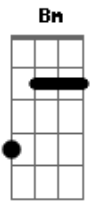

© ukulele-chords.com

G C G C G
And the song I was writing, is left undone
Am E C D
I don't know why I spend my time
G Bm G C Am
Writing songs I can't believe
Am C D G
With words that tear and strain to rhyme
(A7(11/13) C G C G)

G C G C G
And so you see I have come to doubt
Am E C D
All that I once held as true
G Bm G C Am
I stand alone without beliefs
Am C D G
The only truth I know is you
(A7(11/13) C G C G)
(G C G C G)
(Am E Am D)
(G Bm G C Am)
(Am C D G)
(A7(11/13) C G C G)

G C G C G
And as I watch the drops of rain
Am E C D
Weave thier weary paths and die
G Bm G C Am
I know that I am like the rain
Am C D G
There but for the grace of you, go I
[Final] A7(11/13) C G C G