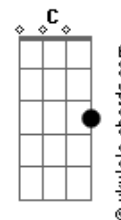

Simon & Garfunkel - Kathy's Song

tom:
Gb (forma dos acordes no tom de G)

Afinação: Eb Ab Db Gb Bb Eb
Intro: A7(11/13) C G C G

G C G C G
I hear the drizzle of the rain
Am E C D
Like a memory it falls
G Bm G C Am
Soft and warm continuing
Am C D G
Tapping on my roof and walls

G C G C G
And from the shelter of my mind
Am E C D
Through the window of my eyes
G Bm G C Am
I gaze beyond the rain drenched streets
Am E D G
To england where my heart lies
(A7(11/13) C G C G)

G C G C G
My mind's distracted and diffused
Am E C D
My thoughts are many miles away
G Bm G C Am
They lie with you when you're asleep
Am C D G
Kiss you when you start your day
(A7(11/13) C G C G)

Acordes

G C G C G
And the song I was writing, is left undone
Am E C D
I don't know why I spend my time
G Bm G C Am
Writing songs I can't believe
Am C D G
With words that tear and strain to rhyme
(A7(11/13) C G C G)