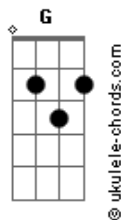

Simon & Garfunkel - Kathy's Song

tom:
Gb (forma dos acordes no tom de G)

Afinação: Eb Ab Db Gb Bb Eb
Intro: A7(11/13) C G C G

G C G C G
I hear the drizzle of the rain
Am E C D
Like a memory it falls
G Bm G C Am
Soft and warm continuing
Am C D G
Tapping on my roof and walls

G C G C G
And from the shelter of my mind
Am E C D
Through the window of my eyes
G Bm G C Am
I gaze beyond the rain drenched streets
Am E D G
To england where my heart lies
(A7(11/13) C G C G)

G C G C G
My mind's distracted and diffused
Am E C D
My thoughts are many miles away
G Bm G C Am
They lie with you when you're asleep
Am C D G
Kiss you when you start your day
(A7(11/13) C G C G)

Acordes

G C G C G
And the song I was writing, is left undone
Am E C D
I don't know why I spend my time
G Bm G C Am
Writing songs I can't believe
Am C D G
With words that tear and strain to rhyme
(A7(11/13) C G C G)