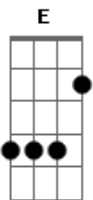

Simon & Garfunkel - Kathy's Song

tom:
Gb (forma dos acordes no tom de G)

Afinação: Eb Ab Db Gb Bb Eb
Intro: A7(11/13) C G C G

G C G C G
I hear the drizzle of the rain
Am E C D
Like a memory it falls
G Bm G C Am
Soft and warm continuing
Am C D G
Tapping on my roof and walls

G C G C G
And from the shelter of my mind
Am E C D
Through the window of my eyes
G Bm G C Am
I gaze beyond the rain drenched streets
Am E D G
To england where my heart lies
(A7(11/13) C G C G)

G C G C G
My mind's distracted and diffused
Am E C D
My thoughts are many miles away
G Bm G C Am
They lie with you when you're asleep
Am C D G
Kiss you when you start your day
(A7(11/13) C G C G)

Acordes

© ukulele-chords.com