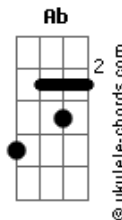

Simon & Garfunkel - Kathy's Song

tom:
Gb (forma dos acordes no tom de G)

Afinação: Eb Ab Db Gb Bb Eb
Intro: A7(11/13) C G C G

G C G C G
I hear the drizzle of the rain
Am E C D
Like a memory it falls
G Bm G C Am
Soft and warm continuing
Am C D G
Tapping on my roof and walls

G C G C G
And from the shelter of my mind
Am E C D
Through the window of my eyes
G Bm G C Am
I gaze beyond the rain drenched streets
Am E D G
To england where my heart lies
(A7(11/13) C G C G)

G C G C G
My mind's distracted and diffused
Am E C D
My thoughts are many miles away
G Bm G C Am
They lie with you when you're asleep
Am C D G
Kiss you when you start your day
(A7(11/13) C G C G)

Acordes

G C G C G
And the song I was writing, is left undone
Am E C D
I don't know why I spend my time
G Bm G C Am
Writing songs I can't believe
Am C D G
With words that tear and strain to rhyme
(A7(11/13) C G C G)