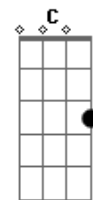

© ukulele-chords.com