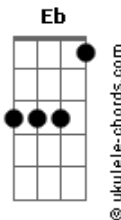

Simon & Garfunkel - Kathy's Song

tom:
Gb (forma dos acordes no tom de G)

Afinação: Eb Ab Db Gb Bb Eb
Intro: A7(11/13) C G C G

G C G C G
I hear the drizzle of the rain
Am E C D
Like a memory it falls
G Bm G C Am
Soft and warm continuing
Am C D G
Tapping on my roof and walls

G C G C G
And from the shelter of my mind
Am E C D
Through the window of my eyes
G Bm G C Am
I gaze beyond the rain drenched streets
Am E D G
To england where my heart lies
(A7(11/13) C G C G)

G C G C G
My mind's distracted and diffused
Am E C D
My thoughts are many miles away
G Bm G C Am
They lie with you when you're asleep
Am C D G
Kiss you when you start your day
(A7(11/13) C G C G)

Acordes

G C G C G
And the song I was writing, is left undone
Am E C D
I don't know why I spend my time
G Bm G C Am
Writing songs I can't believe
Am C D G
With words that tear and strain to rhyme
(A7(11/13) C G C G)