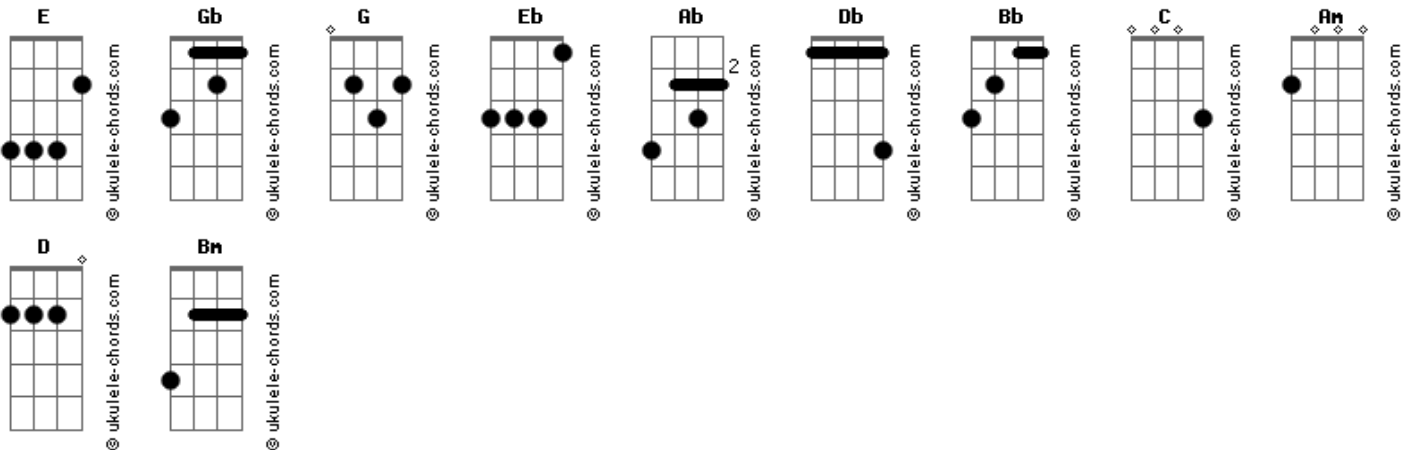

Simon & Garfunkel - Kathy's Song

tom:
Gb (forma dos acordes no tom de G)

Afinação: Eb Ab Db Gb Bb Eb

Intro: A7(11/13) C G C G

G C G C G
I hear the drizzle of the rain
Am E C D
Like a memory it falls
G Bm G C Am
Soft and warm continuing
Am C D G
Tapping on my roof and walls

G C G C G
And from the shelter of my mind
Am E C D
Through the window of my eyes
G Bm G C Am
I gaze beyond the rain drenched streets
Am E D G
To england where my heart lies

(A7(11/13) C G C G)

G C G C G
My mind's distracted and diffused
Am E C D
My thoughts are many miles away
G Bm G C Am
They lie with you when you're asleep
Am C D G
Kiss you when you start your day

(A7(11/13) C G C G)

Acordes

G C G C G
And the song I was writing, is left undone
Am E C D
I don't know why I spend my time
G Bm G C Am
Writing songs I can't believe
Am C D G
With words that tear and strain to rhyme

(A7(11/13) C G C G)

G C G C G
And so you see I have come to doubt
Am E C D
All that I once held as true
G Bm G C Am
I stand alone without beliefs
Am C D G
The only truth I know is you

(A7(11/13) C G C G)
(G C G C G)
(Am E Am D)
(G Bm G C Am)
(Am C D G)
(A7(11/13) C G C G)

G C G C G
And as I watch the drops of rain
Am E C D
Weave thier weary paths and die
G Bm G C Am
I know that I am like the rain
Am C D G
There but for the grace of you, go I

[Final] A7(11/13) C G C G