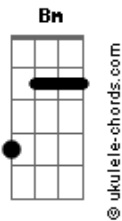

Simon & Garfunkel - Kathy's Song

tom:
Gb (forma dos acordes no tom de G)

Afinação: Eb Ab Db Gb Bb Eb
Intro: A7(11/13) C G C G

G C G C G
I hear the drizzle of the rain
Am E C D
Like a memory it falls
G Bm G C Am
Soft and warm continuing
Am C D G
Tapping on my roof and walls

G C G C G
And from the shelter of my mind
Am E C D
Through the window of my eyes
G Bm G C Am
I gaze beyond the rain drenched streets
Am E D G
To england where my heart lies
(A7(11/13) C G C G)

G C G C G
My mind's distracted and diffused
Am E C D
My thoughts are many miles away
G Bm G C Am
They lie with you when you're asleep
Am C D G
Kiss you when you start your day
(A7(11/13) C G C G)

Acordes

G C G C G
And the song I was writing, is left undone
Am E C D
I don't know why I spend my time
G Bm G C Am
Writing songs I can't believe
Am C D G
With words that tear and strain to rhyme
(A7(11/13) C G C G)