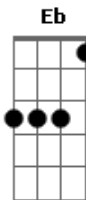

Simon & Garfunkel - Kathy's Song

tom:
Gb (forma dos acordes no tom de G)

Afinação: Eb Ab Db Gb Bb Eb

Intro: A7(11/13) C G C G

G C G C G
I hear the drizzle of the rain
Am E C D
Like a memory it falls
G Bm G C Am
Soft and warm continuing
Am C D G
Tapping on my roof and walls

G C G C G
And from the shelter of my mind
Am E C D
Through the window of my eyes
G Bm G C Am
I gaze beyond the rain drenched streets
Am E D G
To england where my heart lies

(A7(11/13) C G C G)

G C G C G
My mind's distracted and diffused
Am E C D
My thoughts are many miles away
G Bm G C Am
They lie with you when you're asleep
Am C D G
Kiss you when you start your day

(A7(11/13) C G C G)

Acordes

© ukulele-chords.com

© ukulele-chords.com

© ukulele-chords.com

© ukulele-chords.com

© ukulele-chords.com

© ukulele-chords.com