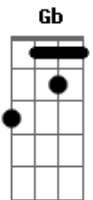

© ukulele-chords.com