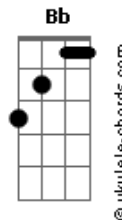

Simon & Garfunkel - Kathy's Song

tom:
Gb (forma dos acordes no tom de G)

Afinação: Eb Ab Db Gb Bb Eb
Intro: A7(11/13) C G C G

G C G C G
I hear the drizzle of the rain
Am E C D
Like a memory it falls
G Bm G C Am
Soft and warm continuing
Am C D G
Tapping on my roof and walls

G C G C G
And from the shelter of my mind
Am E C D
Through the window of my eyes
G Bm G C Am
I gaze beyond the rain drenched streets
Am E D G
To england where my heart lies
(A7(11/13) C G C G)

G C G C G
My mind's distracted and diffused
Am E C D
My thoughts are many miles away
G Bm G C Am
They lie with you when you're asleep
Am C D G
Kiss you when you start your day
(A7(11/13) C G C G)

Acordes

G C G C G
And the song I was writing, is left undone
Am E C D
I don't know why I spend my time
G Bm G C Am
Writing songs I can't believe
Am C D G
With words that tear and strain to rhyme
(A7(11/13) C G C G)