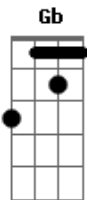

© ukulele-chords.com