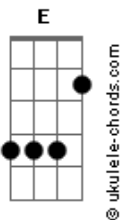

Simon & Garfunkel - Kathy's Song

tom:
Gb (forma dos acordes no tom de G)

Afinação: Eb Ab Db Gb Bb Eb
Intro: A7(11/13) C G C G

G C G C G
I hear the drizzle of the rain
Am E C D
Like a memory it falls
G Bm G C Am
Soft and warm continuing
Am C D G
Tapping on my roof and walls

G C G C G
And from the shelter of my mind
Am E C D
Through the window of my eyes
G Bm G C Am
I gaze beyond the rain drenched streets
Am E D G
To england where my heart lies
(A7(11/13) C G C G)

G C G C G
My mind's distracted and diffused
Am E C D
My thoughts are many miles away
G Bm G C Am
They lie with you when you're asleep
Am C D G
Kiss you when you start your day
(A7(11/13) C G C G)

Acordes

G C G C G
And the song I was writing, is left undone
Am E C D
I don't know why I spend my time
G Bm G C Am
Writing songs I can't believe
Am C D G
With words that tear and strain to rhyme
(A7(11/13) C G C G)