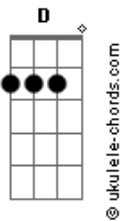

Simon & Garfunkel - Kathy's Song

tom:
Gb (forma dos acordes no tom de G)

Afinação: Eb Ab Db Gb Bb Eb
Intro: A7(11/13) C G C G

G C G C G
I hear the drizzle of the rain
Am E C D
Like a memory it falls
G Bm G C Am
Soft and warm continuing
Am C D G
Tapping on my roof and walls

G C G C G
And from the shelter of my mind
Am E C D
Through the window of my eyes
G Bm G C Am
I gaze beyond the rain drenched streets
Am E D G
To england where my heart lies
(A7(11/13) C G C G)

G C G C G
My mind's distracted and diffused
Am E C D
My thoughts are many miles away
G Bm G C Am
They lie with you when you're asleep
Am C D G
Kiss you when you start your day
(A7(11/13) C G C G)

Acordes

G C G C G
And the song I was writing, is left undone
Am E C D
I don't know why I spend my time
G Bm G C Am
Writing songs I can't believe
Am C D G
With words that tear and strain to rhyme
(A7(11/13) C G C G)

G C G C G
And so you see I have come to doubt
Am E C D
All that I once held as true
G Bm G C Am
I stand alone without beliefs
Am C D G
The only truth I know is you
(A7(11/13) C G C G)
(G C G C G)
(Am E Am D)
(G Bm G C Am)
(Am C D G)
(A7(11/13) C G C G)

G C G C G
And as I watch the drops of rain
Am E C D
Weave thier weary paths and die
G Bm G C Am
I know that I am like the rain
Am C D G
There but for the grace of you, go I
[Final] A7(11/13) C G C G