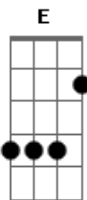

Simon & Garfunkel - Kathy's Song

tom:
Gb (forma dos acordes no tom de G)

Afinação: Eb Ab Db Gb Bb Eb

Intro: A7(11/13) C G C G

G C G C G
I hear the drizzle of the rain
Am E C D
Like a memory it falls
G Bm G C Am
Soft and warm continuing
Am C D G
Tapping on my roof and walls

G C G C G
And from the shelter of my mind
Am E C D
Through the window of my eyes
G Bm G C Am
I gaze beyond the rain drenched streets
Am E D G
To england where my heart lies

(A7(11/13) C G C G)

G C G C G
My mind's distracted and diffused
Am E C D
My thoughts are many miles away
G Bm G C Am
They lie with you when you're asleep
Am C D G
Kiss you when you start your day

(A7(11/13) C G C G)

Acordes

© ukulele-chords.com