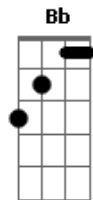

© ukulele-chords.com