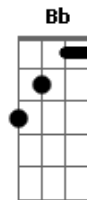

Simon & Garfunkel - Kathy's Song

tom:
Gb (forma dos acordes no tom de G)

Afinação: Eb Ab Db Gb Bb Eb

Intro: A7(11/13) C G C G

G C G C G
I hear the drizzle of the rain
Am E C D
Like a memory it falls
G Bm G C Am
Soft and warm continuing
Am C D G
Tapping on my roof and walls

G C G C G
And from the shelter of my mind
Am E C D
Through the window of my eyes
G Bm G C Am
I gaze beyond the rain drenched streets
Am E D G
To england where my heart lies

(A7(11/13) C G C G)

G C G C G
My mind's distracted and diffused
Am E C D
My thoughts are many miles away
G Bm G C Am
They lie with you when you're asleep
Am C D G
Kiss you when you start your day

(A7(11/13) C G C G)

Acordes

© ukulele-chords.com

© ukulele-chords.com

© ukulele-chords.com

© ukulele-chords.com

© ukulele-chords.com

© ukulele-chords.com