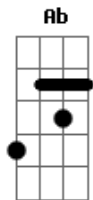

© ukulele-chords.com