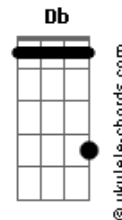

Simon & Garfunkel - Kathy's Song

tom:
Gb (forma dos acordes no tom de G)

Afinação: Eb Ab Db Gb Bb Eb
Intro: A7(11/13) C G C G

G C G C G
I hear the drizzle of the rain
Am E C D
Like a memory it falls
G Bm G C Am
Soft and warm continuing
Am C D G
Tapping on my roof and walls

G C G C G
And from the shelter of my mind
Am E C D
Through the window of my eyes
G Bm G C Am
I gaze beyond the rain drenched streets
Am E D G
To england where my heart lies
(A7(11/13) C G C G)

G C G C G
My mind's distracted and diffused
Am E C D
My thoughts are many miles away
G Bm G C Am
They lie with you when you're asleep
Am C D G
Kiss you when you start your day
(A7(11/13) C G C G)

Acordes

G C G C G
And the song I was writing, is left undone
Am E C D
I don't know why I spend my time
G Bm G C Am
Writing songs I can't believe
Am C D G
With words that tear and strain to rhyme
(A7(11/13) C G C G)

G C G C G
And so you see I have come to doubt
Am E C D
All that I once held as true
G Bm G C Am
I stand alone without beliefs
Am C D G
The only truth I know is you
(A7(11/13) C G C G)
(G C G C G)
(Am E Am D)
(G Bm G C Am)
(Am C D G)
(A7(11/13) C G C G)

G C G C G
And as I watch the drops of rain
Am E C D
Weave thier weary paths and die
G Bm G C Am
I know that I am like the rain
Am C D G
There but for the grace of you, go I
[Final] A7(11/13) C G C G