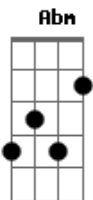

© ukulele-chords.com

© ukulele-chords.com