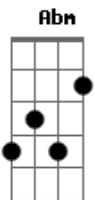

© ukulele-chords.com

© ukulele-chords.com