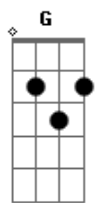

© ukulele-chords.com