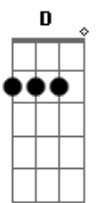

© ukulele-chords.com