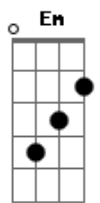

© ukulele-chords.com