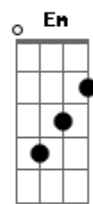

© ukulele-chords.com