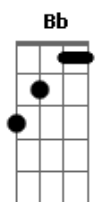

© ukulele-chords.com