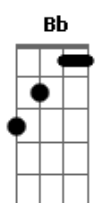

© ukulele-chords.com