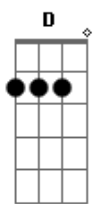

© ukulele-chords.com