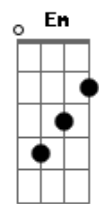

© ukulele-chords.com