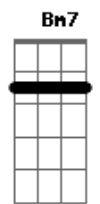

© ukulele-chords.com