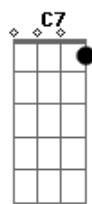

© ukulele-chords.com