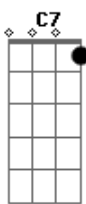

© ukulele-chords.com