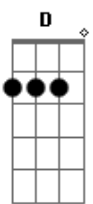

© ukulele-chords.com