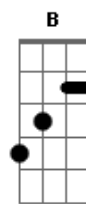

© ukulele-chords.com