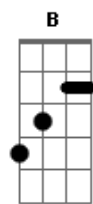

© ukulele-chords.com