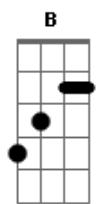

© ukulele-chords.com