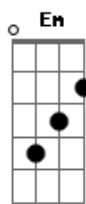

Simon & Garfunkel - 50 Ways To Leave Your Lover

Tom: G

G D C7 Ebm
The problem is all inside your head she said to me,
Em D Bm7 Eb B
The answer is easy if you take it logically.
G D C7 Ebm
I'd like to help you in your struggle to be free.
G Am G
There must be - fifty ways to leave your lover.
G D C7 Ebm
You know it's really not my habit to intrude,
G D C7 Ebm
But I'll repeat myself, at the risk of being crude.
G Am G
There must be - fifty ways to leave your lover
G Am G
Fifty ways to leave your lover
G Bb
Just slip out the back jack, make a new plan stan,
C7 G
No need to be coy Roy, just listen to me
G Bb
Hop on the bus gus, don't need to discuss much,
C7 G
Just drop off the key Lee, and set yourself free (2x)
G D C7 Ebm

Em D Bm7 Eb
You know it grieves me so to see you in such pain
B
I wish there was something I could do to make you smile
again
G D C7 Ebm
I said "I appreciate that, and would you please explain
'Bout the fifty ways"
G D C7 Ebm
She said "why don't we both just sleep on it tonight,
Em D Bm7
B
And I believe that in the morning you'll begin to see the
light."
G D C7 Ebm
She kissed me and I realised, she probably was right,
G Am G
There must be - fifty ways to leave your lover.
G Am G
Fifty ways to leave your lover
G Bb
Just slip out the back jack, make a new plan stan,
C7 G
No need to be coy Roy, just listen to me
G Bb
Hop on the bus gus, don't need to discuss much,
C7 G
Just drop off the key Lee, and set yourself free (2x)

Acordes

© ukulele-chords.com

© ukulele-chords.com

© ukulele-chords.com

© ukulele-chords.com

© ukulele-chords.com

© ukulele-chords.com

© ukulele-chords.com

© ukulele-chords.com

© ukulele-chords.com

© ukulele-chords.com