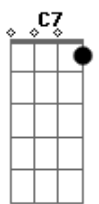

© ukulele-chords.com