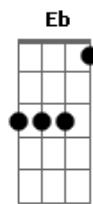

© ukulele-chords.com