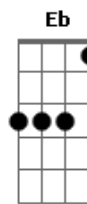

© ukulele-chords.com