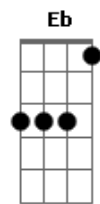

© ukulele-chords.com