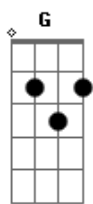

© ukulele-chords.com