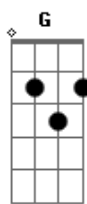

Simon & Garfunkel - 50 Ways To Leave Your Lover

Tom: G

G D C7 Ebm
The problem is all inside your head she said to me,
Em D Bm7 Eb B
The answer is easy if you take it logically.
G D C7 Ebm
I'd like to help you in your struggle to be free.
G Am G
There must be - fifty ways to leave your lover.
G D C7 Ebm
You know it's really not my habit to intrude,
G D C7 Ebm
But I'll repeat myself, at the risk of being crude.
G Am G
There must be - fifty ways to leave your lover
G Am G
Fifty ways to leave your lover
G Bb
Just slip out the back jack, make a new plan stan,
C7 G
No need to be coy Roy, just listen to me
G Bb
Hop on the bus gus, don't need to discuss much,
C7 G
Just drop off the key Lee, and set yourself free (2x)
G D C7 Ebm

Em D Bm7 Eb
You know it grieves me so to see you in such pain
B
I wish there was something I could do to make you smile
again
G D C7 Ebm
I said "I appreciate that, and would you please explain
'Bout the fifty ways"
G D C7 Ebm
She said "why don't we both just sleep on it tonight,
Em D Bm7
B
And I believe that in the morning you'll begin to see the
light."
G D C7 Ebm
She kissed me and I realised, she probably was right,
G Am G
There must be - fifty ways to leave your lover.
G Am G
Fifty ways to leave your lover
G Bb
Just slip out the back jack, make a new plan stan,
C7 G
No need to be coy Roy, just listen to me
G Bb
Hop on the bus gus, don't need to discuss much,
C7 G
Just drop off the key Lee, and set yourself free (2x)

Acordes

© ukulele-chords.com

© ukulele-chords.com

© ukulele-chords.com

© ukulele-chords.com

© ukulele-chords.com

© ukulele-chords.com

© ukulele-chords.com

© ukulele-chords.com

© ukulele-chords.com

© ukulele-chords.com