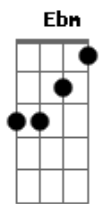

Simon & Garfunkel - 50 Ways To Leave Your Lover

Tom: G

G D C7 Ebm
The problem is all inside your head she said to me,
Em D Bm7 Eb B
The answer is easy if you take it logically.
G D C7 Ebm
I'd like to help you in your struggle to be free.
G Am G
There must be - fifty ways to leave your lover.
G D C7 Ebm
You know it's really not my habit to intrude,
G D C7 Ebm
But I'll repeat myself, at the risk of being crude.
G Am G
There must be - fifty ways to leave your lover
G Am G
Fifty ways to leave your lover
G Bb
Just slip out the back jack, make a new plan stan,
C7 G
No need to be coy Roy, just listen to me
G Bb
Hop on the bus gus, don't need to discuss much,
C7 G
Just drop off the key Lee, and set yourself free (2x)
G D C7 Ebm

Em D Bm7 Eb
You know it grieves me so to see you in such pain
B
I wish there was something I could do to make you smile
again
G D C7 Ebm
I said "I appreciate that, and would you please explain
'Bout the fifty ways"
G D C7 Ebm
She said "why don't we both just sleep on it tonight,
Em D Bm7
B
And I believe that in the morning you'll begin to see the
light."
G D C7 Ebm
She kissed me and I realised, she probably was right,
G Am G
There must be - fifty ways to leave your lover.
G Am G
Fifty ways to leave your lover
G Bb
Just slip out the back jack, make a new plan stan,
C7 G
No need to be coy Roy, just listen to me
G Bb
Hop on the bus gus, don't need to discuss much,
C7 G
Just drop off the key Lee, and set yourself free (2x)

Acordes

© ukulele-chords.com