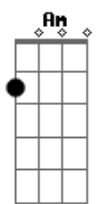

© ukulele-chords.com