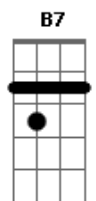

© ukulele-chords.com