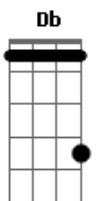

© ukulele-chords.com