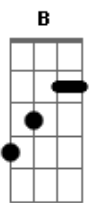

Silverchair - Young Modern Station

Tom: **B**
Intro: **B7** **Em** **Abm** **Em**

Verso 1

Stalled at young modern station
Arthritic conversation
Life has a deadline lately

Ab **Eb** **Ab** **Eb**
Allergic and in the news

The clocks are ticking timeless
Dead Dali days behind us
The band is back together

Ab **Eb** **Ab** **Eb**
Allergic and in the news

Refrão

B7
Does it make you cry

Em **Abm**
When I make you feel so far away

Em
The interviews over

B
Stuck to the goal

Em
To rescue my skin

Ponte

Verso 2

I need a different liquor
So sick of getting sicker
And I'm moving back to the country

Ab **Eb** **Ab** **Eb**
Allergic and in the news

Refrão

B7
Does it make you cry

Em **Abm**
When I make you feel so far away

Em
The interviews over

B
Stuck to the goal

Em
To rescue my skin

Abm
You're so far away

Em
The interviews over

C
He dreams of tracks and choices
I think I'm hearing voices
Solo
Refrão

B7
Does it make you cry

Em **Abm**
When I make you feel so far away

Em
The interviews over

B
Stuck to the goal

Em
To rescue my skin

Abm
You're so far away

Em
The interviews over

Acordes

© ukulele-chords.com