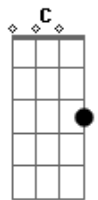

D **Am7**
Take the world upon your shoulders
D **C G**
Take the world upon your shoulders
D **Am7**
And burn, burn, burn, burn, burn
D **C**
Take the world upon your shoulders

Pré-Verso

Verso

Half full glasses
Lost in empty houses

Pre-Refrão

Bm7 **Am7** (toca o solo ali do meio)
When you're not feeling again
Bm7 **Am7**
The world's not too much

Refrão

Acordes

© ukulele-chords.com

© ukulele-chords.com

© ukulele-chords.com

© ukulele-chords.com