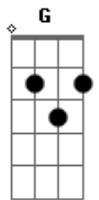

Silverchair - World Upon Your Shoulders

Tom: G
Intro: dução

Verso

All the bridges in the world won't save you
If there is no other side to cross to

Pré-Refrão

Bm **Am7**
When you're not feelin' again
Bm **Am7**
The world's not too much
Refrão

D **Am7**
Take the world upon your shoulders
D **C G**
Take the world upon your shoulders
D **Am7**
And burn, burn, burn, burn, burn
D **C**
Take the world upon your shoulders

Pré-Verso

Verso

Half full glasses
Lost in empty houses

Pre-Refrão

Bm7 **Am7** (toca o solo ali do meio)
When you're not feeling again
Bm7 **Am7**
The world's not too much

Refrão

Acordes

© ukulele-chords.com

© ukulele-chords.com

© ukulele-chords.com

© ukulele-chords.com