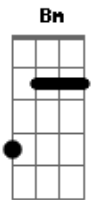

Silverchair - World Upon Your Shoulders

Tom: G
Intro: dução

Verso

All the bridges in the world won't save you
If there is no other side to cross to

Pré-Refrão

Bm **Am7**
When you're not feelin' again
Bm **Am7**
The world's not too much
Refrão

D **Am7**
Take the world upon your shoulders
D **C G**
Take the world upon your shoulders
D **Am7**
And burn, burn, burn, burn, burn
D **C**
Take the world upon your shoulders

Pré-Verso

Verso

Half full glasses
Lost in empty houses

Pre-Refrão

Bm7 **Am7** (toca o solo ali do meio)
When you're not feeling again
Bm7 **Am7**
The world's not too much

Refrão

Acordes

© ukulele-chords.com

© ukulele-chords.com

© ukulele-chords.com

© ukulele-chords.com