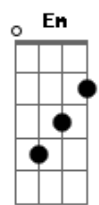

© ukulele-chords.com