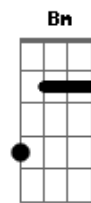

© ukulele-chords.com