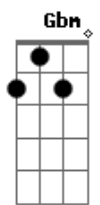

© ukulele-chords.com