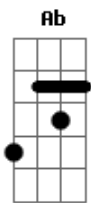

© ukulele-chords.com