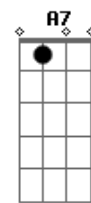

© ukulele-chords.com