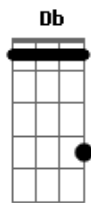

© ukulele-chords.com