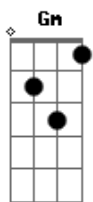

© ukulele-chords.com