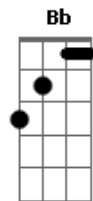

© ukulele-chords.com