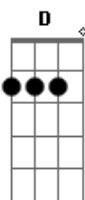

© ukulele-chords.com