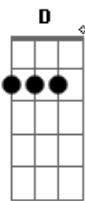

© ukulele-chords.com