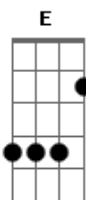

Silverchair - Trash

Tom: **B**

written chords are relative to a "normal" Dropped-D

[0:00]
(sound of food packets ripping and spoken words:)
I'll play something extraordinary

(sound of sneaker squeaking, then sound of cupboard door opening and keyboard arranged for guitar:)

[0:18] (use big distortion palm mutting)

Gain, gain

[0:31]

Gain

[0:47]
D G F Ab D E F G

One, two, three, four

[0:52]
D G F Ab D E F G D G F Ab D E F G

[1:04] First verse
D G F Ab D E F G D G F Ab D E F G

[1:33]
1st guitar:
D

2nd guitar:

=natural harmonics

Go!

[1:40] Second verse

I couldn't find what you needed - ooh to be a double
A big pill but you know that you need a poison

=PALM MUTE

Open, you need it but I returned the point of acceptance
How brave, your parades never do much

[1:52]

Violence!
Hopeless fight!
Call it straight!

Big black steel cap dealt rejection

[2:12]
D G F Ab D E F G D G F Ab D E F G

Yeah, yeah
Hey, hey, hey, hey
Yay
Ugggh!

Acordes

© ukulele-chords.com

© ukulele-chords.com