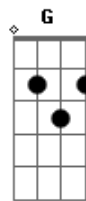

© ukulele-chords.com