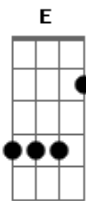

© ukulele-chords.com