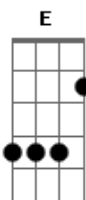

© ukulele-chords.com