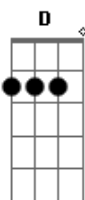

Silverchair - Trash

Tom: **B**

written chords are relative to a "normal" Dropped-D

[0:00]
(sound of food packets ripping and spoken words:)
I'll play something extraordinary

(sound of sneaker squeaking, then sound of cupboard door opening and keyboard arranged for guitar:)

[1:52]

Violence!
Hopeless fight!
Call it straight!

Big black steel cap dealt rejection

[2:12]
D G F Ab D E F G D G F Ab D E F G

Yeah, yeah
Hey, hey, hey, hey
Yay
Ugggh!

Acordes

© ukulele-chords.com

© ukulele-chords.com