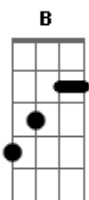

Silverchair - Trash

Tom: **B**

written chords are relative to a "normal" Dropped-D

[0:00]
(sound of food packets ripping and spoken words:)
I'll play something extraordinary

(sound of sneaker squeaking, then sound of cupboard door opening and keyboard arranged for guitar:)

[0:18] (use big distortion palm mutting)

Gain, gain

[0:31]

Gain

[0:47]
D G F Ab D E F G

One, two, three, four

[0:52]
D G F Ab D E F G D G F Ab D E F G

[1:04] First verse
D G F Ab D E F G D G F Ab D E F G

[1:33]
1st guitar:
D

2nd guitar:

=natural harmonics

Go!

[1:40] Second verse

I couldn't find what you needed - ooh to be a double
A big pill but you know that you need a poison

=PALM MUTE

Open, you need it but I returned the point of acceptance
How brave, your parades never do much

[1:52]

Violence!
Hopeless fight!
Call it straight!

Big black steel cap dealt rejection

[2:12]
D G F Ab D E F G D G F Ab D E F G

Yeah, yeah
Hey, hey, hey, hey
Yay
Ugggh!

Acordes

© ukulele-chords.com

© ukulele-chords.com