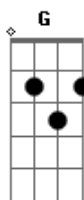

© ukulele-chords.com