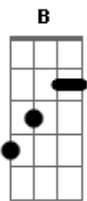

Silverchair - Trash

Tom: **B**

written chords are relative to a "normal" Dropped-D

[0:00]
(sound of food packets ripping and spoken words:)
I'll play something extraordinary

(sound of sneaker squeaking, then sound of cupboard door opening and keyboard arranged for guitar:)

[0:18] (use big distortion palm mutting)

Gain, gain

[0:31]

Gain

[0:47]
D G F Ab D E F G

One, two, three, four

[0:52]
D G F Ab D E F G D G F Ab D E F G

[1:04] First verse
D G F Ab D E F G D G F Ab D E F G

Welcome! Nothing short of anarchy
It's so hard to find out who you wanna be
Welcome! Nothing short of anarchy

It's so hard to find out who you wanna be - oh!

[1:16] Main pattern (Daniel improvises around this):

[1:33]
1st guitar:
D

2nd guitar:

=natural harmonics

Go!

[1:40] Second verse

I couldn't find what you needed - ooh to be a double
A big pill but you know that you need a poison

=PALM MUTE

=PALM MUTE

Open, you need it but I returned the point of acceptance
How brave, your parades never do much

[1:52]

Violence!
Hopeless fight!
Call it straight!

Big black steel cap dealt rejection

[2:12]
D G F Ab D E F G D G F Ab D E F G

Yeah, yeah
Hey, hey, hey, hey
Yay
Ugggh!

Acordes