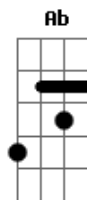

© ukulele-chords.com