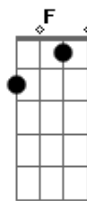

© ukulele-chords.com