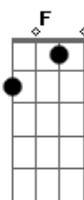

© ukulele-chords.com