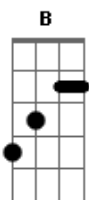

Silverchair - Trash

Tom: **B**

written chords are relative to a "normal" Dropped-D

[0:00]
(sound of food packets ripping and spoken words:)
I'll play something extraordinary

(sound of sneaker squeaking, then sound of cupboard door opening and keyboard arranged for guitar:)

[0:18] (use big distortion palm mutting)

Gain, gain

[0:31]

Gain

[0:47]
D G F Ab D E F G

One, two, three, four

[0:52]
D G F Ab D E F G D G F Ab D E F G

[1:04] First verse
D G F Ab D E F G D G F Ab D E F G

Welcome! Nothing short of anarchy
It's so hard to find out who you wanna be
Welcome! Nothing short of anarchy

It's so hard to find out who you wanna be - oh!

[1:16] Main pattern (Daniel improvises around this):

[1:33]
1st guitar:
D

2nd guitar:

=natural harmonics

Go!

[1:40] Second verse

I couldn't find what you needed - ooh to be a double
A big pill but you know that you need a poison

=PALM MUTE

Open, you need it but I returned the point of acceptance
How brave, your parades never do much

[1:52]

Violence!
Hopeless fight!
Call it straight!

Big black steel cap dealt rejection

[2:12]
D G F Ab D E F G D G F Ab D E F G

Yeah, yeah
Hey, hey, hey, hey
Yay
Ugggh!

Acordes