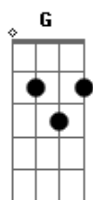

© ukulele-chords.com