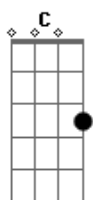

# Silverchair - Too Much of Not Enough

Tom: C [1:35] Guitarra fill

Lista de acordes:

C Dadd9 C2 G Cm Ab F Fm Eb Dm Cm Ab G  
 Cm  
 e|-0-| e|-0-| e|-3-| e|-3-| e|-3-| e|-4-| e|-1-| e|-1-| e|-6-|  
 e|-5-| e|-3-|  
 B|-1-| B|-3-| B|-3-| B|-3-| B|-4-| B|-4-| B|-1-| B|-1-| B|-8-|  
 B|-6-| B|-4-|  
 G|-0-| G|-0-| G|-0-| G|-0-| G|-5-| G|-5-| G|-0-| G|-1-| G|-8-|  
 G|-7-| G|-5-|  
 D|-2-| D|-4-| D|-2-| D|-0-| D|-5-| D|-6-| D|-3-| D|-3-| D|-8-|  
 D|-7-| D|-5-|  
 A|-3-| A|-5-| A|-3-| A|-2-| A|-3-| A|-6-| A|-3-| A|-3-| A|-6-|  
 A|-5-| A|-3-|  
 E|---| E|---| E|---| E|-3-| E|---| E|-4-| E|-1-| E|-1-| E|---|  
 E|---| E|---|

[2:27]  
 And I walk by and share our truth  
 Broken stakes and stolen youth  
 I've seen to much of not enough  
 [3:14]  
 You came much closer than this hell before  
 You came much closer than they had before

C2 G C2  
 C2 G C2 G  
 I strap myself in for a safe second ride  
 C  
 Before we starting our train  
 C2 G  
 To be anything I saw fit  
 C2 G Cm  
 And it all seems to fail

(cifra)  
 Fm | Fm | Eb | Dm Cm  
 Fm | Fm | Eb | Dm Cm  
 Fm | Fm | Eb | Dm Cm  
 Fm | Fm | Eb | Dm Cm  
 (Tablatura)  
 [3:58]  
 Fm Cm  
 You never stopped needing  
 You never stopped needing  
 You never stopped needing  
 And it's good for nothing