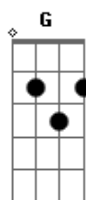

© ukulele-chords.com