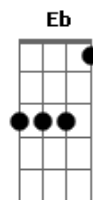

© ukulele-chords.com