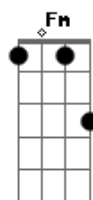

Silverchair - Too Much of Not Enough

Tom: C

[1:35] Guitarra fill

Lista de acordes:

C Dadd9 C2 G Cm Ab F Fm Eb Dm Cm Ab G
 Cm
 e|-0-| e|-0-| e|-3-| e|-3-| e|-3-| e|-4-| e|-1-| e|-1-| e|-6-|
 e|-5-| e|-3-|
 B|-1-| B|-3-| B|-3-| B|-3-| B|-4-| B|-4-| B|-1-| B|-1-| B|-8-|
 B|-6-| B|-4-|
 G|-0-| G|-0-| G|-0-| G|-0-| G|-5-| G|-5-| G|-0-| G|-1-| G|-8-|
 G|-7-| G|-5-|
 D|-2-| D|-4-| D|-2-| D|-0-| D|-5-| D|-6-| D|-3-| D|-3-| D|-8-|
 D|-7-| D|-5-|
 A|-3-| A|-5-| A|-3-| A|-2-| A|-3-| A|-6-| A|-3-| A|-3-| A|-6-|
 A|-5-| A|-3-|
 E|---| E|---| E|---| E|-3-| E|---| E|-4-| E|-1-| E|-1-| E|---|
 E|---| E|---|

C2 G C2 G
 I couldn't stand in the straight postured sun

Cm C
 But you stood in the mud
 Ab G
 But you came out soiled when I came along
 Ab C Ab
 When I came along, when I came along

Guitarra fill

F Ab
 See you never stopped needing
 F Ab
 You never stopped needing

Fm | Fm | Eb | Dm Cm
 Fm | Fm | Eb | Dm Cm
 Fm | Fm | Eb | Dm Cm
 Fm | Fm | Eb | Dm Cm

(Tablatura)

[3:58]
 Fm Cm

You never stopped needing
 You never stopped needing
 You never stopped needing
 And it's good for nothing