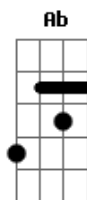

© ukulele-chords.com

© ukulele-chords.com