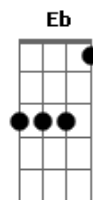

Silverchair - Too Much of Not Enough

Tom: C

[1:35] Guitarra fill

Lista de acordes:

C Dadd9 C2 G Cm Ab F Fm Eb Dm Cm Ab G
 Cm
 e|-0-| e|-0-| e|-3-| e|-3-| e|-3-| e|-4-| e|-1-| e|-1-| e|-6-|
 e|-5-| e|-3-|
 B|-1-| B|-3-| B|-3-| B|-3-| B|-4-| B|-4-| B|-1-| B|-1-| B|-8-|
 B|-6-| B|-4-|
 G|-0-| G|-0-| G|-0-| G|-0-| G|-5-| G|-5-| G|-0-| G|-1-| G|-8-|
 G|-7-| G|-5-|
 D|-2-| D|-4-| D|-2-| D|-0-| D|-5-| D|-6-| D|-3-| D|-3-| D|-8-|
 D|-7-| D|-5-|
 A|-3-| A|-5-| A|-3-| A|-2-| A|-3-| A|-6-| A|-3-| A|-3-| A|-6-|
 A|-5-| A|-3-|
 E|---| E|---| E|---| E|-3-| E|---| E|-4-| E|-1-| E|-1-| E|---|
 E|---| E|---|

C2 G C2 G
 I couldn't stand in the straight postured sun

Cm C
 But you stood in the mud
 Ab G
 But you came out soiled when I came along
 Ab C Ab
 When I came along, when I came along

Guitarra fill

F Ab
 See you never stopped needing
 F Ab
 You never stopped needing

Fm | Fm | Eb | Dm Cm
 Fm | Fm | Eb | Dm Cm
 Fm | Fm | Eb | Dm Cm
 Fm | Fm | Eb | Dm Cm

(Tablatura)

[3:58]
 Fm Cm

You never stopped needing
 You never stopped needing
 You never stopped needing
 And it's good for nothing