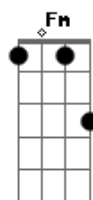

© ukulele-chords.com