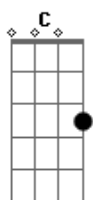

© ukulele-chords.com