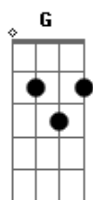

# Silverchair - Too Much of Not Enough

Tom: C [1:35] Guitarra fill

Lista de acordes:

C Dadd9 C2 G Cm Ab F Fm Eb Dm Cm Ab G  
 Cm  
 e|-0-| e|-0-| e|-3-| e|-3-| e|-3-| e|-4-| e|-1-| e|-1-| e|-6-|  
 e|-5-| e|-3-|  
 B|-1-| B|-3-| B|-3-| B|-3-| B|-4-| B|-4-| B|-1-| B|-1-| B|-8-|  
 B|-6-| B|-4-|  
 G|-0-| G|-0-| G|-0-| G|-0-| G|-5-| G|-5-| G|-0-| G|-1-| G|-8-|  
 G|-7-| G|-5-|  
 D|-2-| D|-4-| D|-2-| D|-0-| D|-5-| D|-6-| D|-3-| D|-3-| D|-8-|  
 D|-7-| D|-5-|  
 A|-3-| A|-5-| A|-3-| A|-2-| A|-3-| A|-6-| A|-3-| A|-3-| A|-6-|  
 A|-5-| A|-3-|  
 E|---| E|---| E|---| E|-3-| E|---| E|-4-| E|-1-| E|-1-| E|---|  
 E|---| E|---|

C2 G C2  
 C2 G C2 G  
 I strap myself in for a safe second ride  
 C  
 Before we starting our train  
 C2 G  
 To be anything I saw fit  
 C2 G Cm  
 And it all seems to fail

(cifra)  
 Fm | Fm | Eb | Dm Cm  
 Fm | Fm | Eb | Dm Cm  
 Fm | Fm | Eb | Dm Cm  
 Fm | Fm | Eb | Dm Cm  
 (Tablatura)  
 [3:58]  
 Fm Cm  
 You never stopped needing  
 You never stopped needing  
 You never stopped needing  
 And it's good for nothing