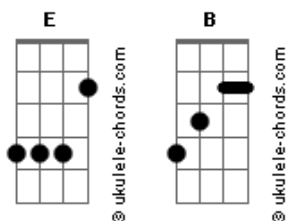

Silverchair - The Lever

Tom: E

Tuning:BADGBE (low to high)

Tune your low E string down to a B

[0:29]
Living your life like you're bull in the trade
He doesn't know how it feels
3x

Under my thumb like a bone under nail
She's in the know, how's it feel?
3x

[0:51]

Live your life under machine guns
Canary down the mine
4x

[1:05]
Maybe I'm on the lever

Spoiling my broth like a radio kid
Programmed computerised mind
3x

Waving my luck under your nose
Like I found a four leaf clover
3x

[1:40]
.....P.M.....P.M.....P.M...
Live your life under machine guns
Canary down the mine
4x

[1:58]
Maybe I'm on the lever

Guitar 1

Acordes

Guitar 2

Turn the mirrors face the wall
Don't you feel a little weak?
And I'd catch you when you fall
But you're falling all the time

Guitar 1

Guitar 2

Do you need it anymore?
Or do you need a little more?

[2:38] 3x
2x

Maybe I'm on the lever 3x
[3:22]

.....P.M.....P.M.....

Guitar 1

Guitar 2

Turn the mirrors face the wall
Don't you feel a little weak?
And I'd catch you when you fall
But you're falling all the time

Guitar 1 3x

Guitar 2

Do you need it anymore?
Or do you need a little more?

[4:07]
Do you need it anymore?
Or do you need a little more?
Guitar 1

Guitar 2

[4:13]
.....P.M.....