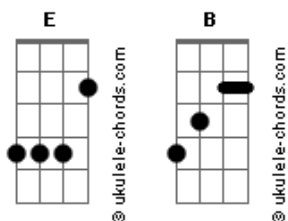

Silverchair - The Lever

Tom: E

Tuning:BADGBE (low to high)

Tune your low E string down to a B

[0:29]
 Living your life like you're bull in the trade
 He doesn't know how it feels
 3x

Under my thumb like a bone under nail
 She's in the know, how's it feel?
 3x

[0:51]

Live your life under machine guns
 Canary down the mine
 4x

[1:05]
 Maybe I'm on the lever

Spoiling my broth like a radio kid
 Programmed computerised mind
 3x

Waving my luck under your nose
 Like I found a four leaf clover
 3x

[1:40]
P.M.....P.M.....P.M...
 Live your life under machine guns
 Canary down the mine
 4x

[1:58]
 Maybe I'm on the lever

Guitar 1

Acordes

Guitar 2

Turn the mirrors face the wall
 Don't you feel a little weak?
 And I'd catch you when you fall
 But you're falling all the time