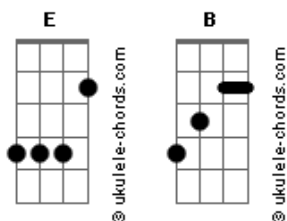

Silverchair - The Lever

Tom: E

Tuning:BADGBE (low to high)

Tune your low E string down to a B

[0:29]
Living your life like you're bull in the trade
He doesn't know how it feels
3x

Under my thumb like a bone under nail
She's in the know, how's it feel?
3x

[0:51]

Live your life under machine guns
Canary down the mine
4x

[1:05]
Maybe I'm on the lever

Spoiling my broth like a radio kid
Programmed computerised mind
3x

Waving my luck under your nose
Like I found a four leaf clover
3x

[1:40]
.....P.M.....P.M.....P.M...
Live your life under machine guns
Canary down the mine
4x

[1:58]
Maybe I'm on the lever

Guitar 1

Acordes

Guitar 2

Turn the mirrors face the wall
Don't you feel a little weak?
And I'd catch you when you fall
But you're falling all the time