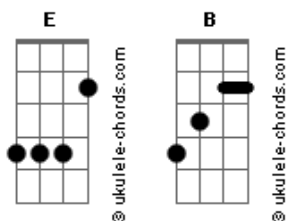

Silverchair - The Lever

Tom: E

Tuning:BADGBE (low to high)

Tune your low E string down to a B

[0:29]
Living your life like you're bull in the trade
He doesn't know how it feels
3x

Under my thumb like a bone under nail
She's in the know, how's it feel?
3x

[0:51]

Live your life under machine guns
Canary down the mine
4x

[1:05]
Maybe I'm on the lever

Spoiling my broth like a radio kid
Programmed computerised mind
3x

Waving my luck under your nose
Like I found a four leaf clover
3x

[1:40]
.....P.M.....P.M.....P.M...
Live your life under machine guns
Canary down the mine
4x

[1:58]
Maybe I'm on the lever

Guitar 1

Acordes

Guitar 2

Turn the mirrors face the wall
Don't you feel a little weak?
And I'd catch you when you fall
But you're falling all the time

Guitar 1

Guitar 2

Do you need it anymore?
Or do you need a little more?

[2:38] 3x
2x

Maybe I'm on the lever 3x
[3:22]

.....P.M.....P.M.....

Guitar 1

Guitar 2

Turn the mirrors face the wall
Don't you feel a little weak?
And I'd catch you when you fall
But you're falling all the time

Guitar 1 3x

Guitar 2

Do you need it anymore?
Or do you need a little more?

[4:07]
Do you need it anymore?
Or do you need a little more?
Guitar 1

Guitar 2

[4:13]
.....P.M.....