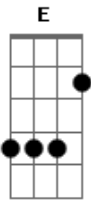

© ukulele-chords.com