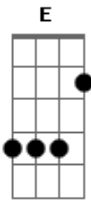

Silverchair - The Door

Tom: **G**

(play INTRO riff 8 times)

TUNING
Dropped-**D**

(GTR 1)

KEY
\-slide up
X-play muffled strings
h-hammer on
p-pull off

(GTR 2-this is what Daniel played when I saw them live four times)

(Sitar arranged for guitar-play 4 times CLEAN)

(breaks in measures represents a PAUSE)

(play INTRO riff 8 TIMES)

(play intro riff 2 times, then 8 more times with vocals)

(GTR 1)

(breaks in measures represents a PAUSE)

(GTR 2-this is what Daniel played when I saw them live four times)

GTR 2
This is played a couple measures before the song is over

Acordes

© ukulele-chords.com

© ukulele-chords.com

© ukulele-chords.com