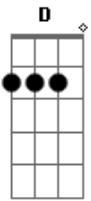

Silverchair - The Door

Tom: **G**

(play INTRO riff 8 times)

TUNING
Dropped-**D**

(GTR 1)

KEY
\-slide up
X-play muffled strings
h-hammer on
p-pull off

(GTR 2-this is what Daniel played when I saw them live four times)

(Sitar arranged for guitar-play 4 times CLEAN)

(breaks in measures represents a PAUSE)

(play INTRO riff 8 TIMES)

(play intro riff 2 times, then 8 more times with vocals)

(GTR 1)

(breaks in measures represents a PAUSE)

(GTR 2-this is what Daniel played when I saw them live four times)

GTR 2
This is played a couple measures before the song is over

Acordes

© ukulele-chords.com

© ukulele-chords.com

© ukulele-chords.com