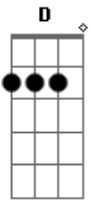

© ukulele-chords.com