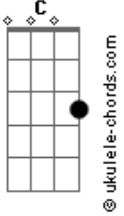

Silverchair - Suicidal Dream

Tom: C

Key
/-slide
x-play muffled strings

Tuning Standard (EADGBE|--low to high)

Fig 1 intro/verse

Acordes

Fig 2 chorus (just the chord progression)

Fig 3 interlude/solo

GTR2 (solo part), when playing live Daniel just plays this, no solo