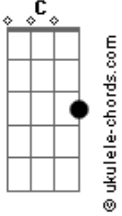

# Silverchair - Suicidal Dream

Tom: **C**

Key  
/-slide  
x-play muffled strings

Tuning Standard (EADGBE|--low to high)

Fig 1 intro/verse

## Acordes

Fig 2 chorus (just the chord progression)

Fig 3 interlude/solo

GTR2 (solo part), when playing live Daniel just plays this, no solo