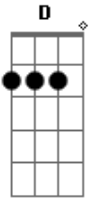

© ukulele-chords.com