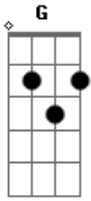

Silverchair - Roses

Tom: **G**

TUNING
Dropped **D**

KEY
x-pick muted string
x\pick scrape
/-slide up
h-hammer on
PM-palm mute
Intro:

First Verse (bass)

CHORUS

PM_____

PM_____

PM_____ PM_____

Second Verse

Acordes

© ukulele-chords.com