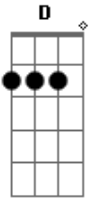

# Silverchair - Roses

Tom: **G**

**TUNING**  
Dropped **D**

**KEY**  
x-pick muted string  
x\pick scrape  
/-slide up  
h-hammer on  
PM-palm mute  
Intro:

First Verse (bass)

CHORUS

PM\_\_\_\_\_

PM\_\_\_\_\_

PM\_\_\_\_\_ PM\_\_\_\_\_

Second Verse