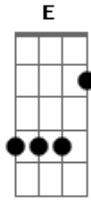

© ukulele-chords.com

Chorus

PM_____

PM_____

PM_____

PM_____

PM_____ PM_____

BRIDGE

Chorus

PM_____

PM_____

PM_____

PM_____

PM_____

PM_____ PM_____ PM_____

Bridge

OUTRO