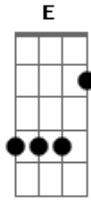

# Silverchair - Roses

Tom: **G**

**TUNING**  
Dropped **D**

**KEY**  
x-pick muted string  
x\pick scrape  
/-slide up  
h-hammer on  
PM-palm mute  
Intro:

First Verse (bass)

CHORUS

PM\_\_\_\_\_

PM\_\_\_\_\_

PM\_\_\_\_\_ PM\_\_\_\_\_

Second Verse