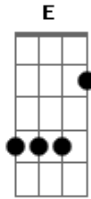

© ukulele-chords.com

Chorus

PM_____

PM_____

PM_____

PM_____

PM_____ PM_____

BRIDGE

Chorus

PM_____

PM_____

PM_____

PM_____

PM_____

PM_____ PM_____ PM_____

Bridge

OUTRO