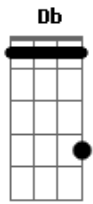

Silverchair - Ramble

Tom: **Db**

All you do is ramble, discard your life for the shambles

Ramble

Tuning: **Db Db Ab Db Ab Db**

Ramble, to break the silence

When I find my thoughts, it seems I'm loosing myself??????

Open up your eyes, Think about all of the things you were never shown

Make it something real, something I can feel??????

Al you do is ramble, discard your life for the shambles

All you do is ramble, discard your life for the shambles

Acordes

© ukulele-chords.com