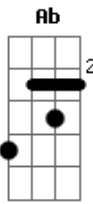

© ukulele-chords.com