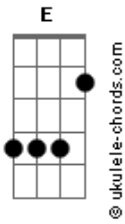

Silverchair - Punk Song #2

Tom: G

Standard Tuning
Intro: Dink..Dink..Dink

```
-
-----5-5-5-5-5-|
-----5-5-5-5-5-|
-0-0-5-4-0-----3-3-3-3-3-|
-----3-0-----|
```

VERSE
(between chords daniel does random palm mutes to keep the rhythm...this is natural for most guitarists...)

```
-2-2-7-6-2-----5-5-5-5-5-|
-2-2-7-6-2-5-2-5-5-5-5-5-|
-0-0-5-4-0-5-2-3-3-3-3-3-|
-----3-0-----|
```

```
-2-2-7-6-2-----5-5-5-5-5-|
-2-2-7-6-2-5-2-5-5-5-5-5-|
-0-0-5-4-0-5-2-3-3-3-3-3-|
-----3-0-----|
```

-2-2--7-6-2-----5-5-5-5-5- |
 -2-2--7-6-2-5-2--5-5-5-5-5- |
 -0-0--5-4-0-5-2--3-3-3-3-3- |
 -----3-0----- |

-2-2--7-6-2-----5-5-5-5-5- |
 -2-2--7-6-2-5-2--5-5-5-5-5- |
 -0-0--5-4-0-5-2--3-3-3-3-3- |
 -----3-0----- |

BRIDGE

-
 -----5-5-5-5-5- |
 -----5-5-5-5-5- |
 -0-0--5-4-0-----3-3-3-3-3- |
 -----3-0----- |

-
 -----5-5-5-5-5- |

Acordes

-----5-5-5-5-5- |
 -0-0--5-4--0-----3-3-3-3-3- |
 -----3-0----- |

-
 -----5-5-5-5-5- |
 -----5-5-5-5-5- |
 -0-0--5-4-0-----3-3-3-3-3- |
 -----3-0----- |