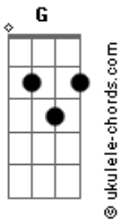

-2-2--7-6-2-----5-5-5-5-5- |
-2-2--7-6-2-5-2--5-5-5-5-5- |
-0-0--5-4-0-5-2--3-3-3-3-3- |
-----3-0----- |

-2-2--7-6-2-----5-5-5-5-5- |
-2-2--7-6-2-5-2--5-5-5-5-5- |
-0-0--5-4-0-5-2--3-3-3-3-3- |
-----3-0----- |

BRIDGE

-
-----5-5-5-5-5- |
-----5-5-5-5-5- |
-0-0--5-4-0-----3-3-3-3-3- |
-----3-0----- |

-
-----5-5-5-5-5- |

Acordes

-----5-5-5-5-5- |
-0-0--5-4--0-----3-3-3-3-3- |
-----3-0----- |

-
-----5-5-5-5-5- |
-----5-5-5-5-5- |
-0-0--5-4-0-----3-3-3-3-3- |
-----3-0----- |

-
-----5-5-5-5-5- |
-----5-5-5-5-5- |
-0-0--5-4-0-----3-3-3-3-3- |
-----3-0----- |

-2--2--2-2---4--4-4--4-4---x--7--7--7-7-----9--9-9--9-9- |
-2--2--2-2--0-4--4-4--4-4--0-x--7--7--7-7-x-0-9--9-9--9-9- |
-0--0--0-0--0-2--2-2--2-2--0-x--5--5--5-5-x-0-7--7-7--7-7- |