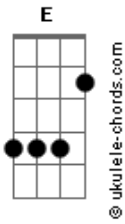

Silverchair - Punk Song #2

Tom: G

Standard Tuning
Intro: Dink..Dink..Dink

```
-
-----5-5-5-5-5-|
-----5-5-5-5-5-|
-0-0-5-4-0-----3-3-3-3-3-|
-----3-0-----|
```

VERSE
(between chords daniel does random palm mutes to keep the rhythm...this is natural for most guitarists...)

```
-2-2-7-6-2-----5-5-5-5-5-|
-2-2-7-6-2-5-2-5-5-5-5-5-|
-0-0-5-4-0-5-2-3-3-3-3-3-|
-----3-0-----|
```

```
-2-2-7-6-2-----5-5-5-5-5-|
-2-2-7-6-2-5-2-5-5-5-5-5-|
-0-0-5-4-0-5-2-3-3-3-3-3-|
-----3-0-----|
```

-2-2--7-6-2-----5-5-5-5-5- |
 -2-2--7-6-2-5-2--5-5-5-5-5- |
 -0-0--5-4-0-5-2--3-3-3-3-3- |
 -----3-0----- |

-2-2--7-6-2-----5-5-5-5-5- |
 -2-2--7-6-2-5-2--5-5-5-5-5- |
 -0-0--5-4-0-5-2--3-3-3-3-3- |
 -----3-0----- |

BRIDGE

-
 -----5-5-5-5-5- |
 -----5-5-5-5-5- |
 -0-0--5-4-0-----3-3-3-3-3- |
 -----3-0----- |

-
 -----5-5-5-5-5- |

Acordes

-----5-5-5-5-5- |
 -0-0--5-4--0-----3-3-3-3-3- |
 -----3-0----- |

-
 -----5-5-5-5-5- |
 -----5-5-5-5-5- |
 -0-0--5-4--0-----3-3-3-3-3- |
 -----3-0----- |