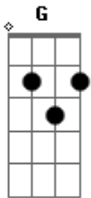

Silverchair - Pop Song For Us Reject

Tom: G

afinação normal.

parte 1:

"Addiction's held your back..."

parte 2

G D
Since your life was over
G D
You havent yet been sober
G D
you have held me back so long
G D
everthing you do is wrong

Db G

Now I got to dump YOUUUUUU

Db G
Continue My life T00000
Db G
Tried to help Youuuuuu
Db G
dont care What you do

Eb (segura)

parte 1 denovo, só muda a letra da música.

parte 2

parte 3:

Eb
you died yesterday..

\ /
pm

Acordes

ukulele-chords.com