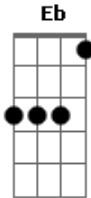

ukulele-chords.com