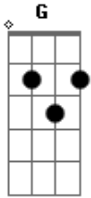

Silverchair - Pop Song For Us Reject

Tom: G

afinação normal.

parte 1:

"Addiction's held your back..."

parte 2

G D
Since your life was over
G D
You havent yet been sober
G D
you have held me back so long
G D
everthing you do is wrong

Db G

Now I got to dump YOUUUUUU
Db G
Continue My life T00000
Db G
Tried to help Youuuuuu
Db G
dont care What you do

Eb (segura)

parte 1 denovo, só muda a letra da música.

parte 2

parte 3:

Eb
you died yesterday..

\ /
pm

Acordes

© ukulele-chords.com