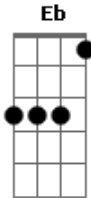

Silverchair - Pop Song For Us Reject

Tom: **G**

afinação normal.

parte 1:

"Addiction's held your back..."

parte 2

G **D**
 Since your life was over
G **D**
 You havent yet been sober
G **D**
 you have held me back so long
G **D**
 everthing you do is wrong

Db **G**

Now I got to dump YOUUUUUU

Db **G**
 Continue My life T00000

Db **G**
 Tried to help Youuuuuu

Db **G**
 dont care What you do

Eb (segura)

parte 1 denovo, só muda a letra da música.

parte 2

parte 3:

Eb
 you died yesterday..

\ /
 pm

Acordes

© ukulele-chords.com

© ukulele-chords.com

© ukulele-chords.com

© ukulele-chords.com