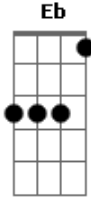

© ukulele-chords.com