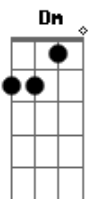

© ukulele-chords.com

© ukulele-chords.com