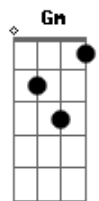

[0:57]
 F A F A D D
 pins in my needles, pins in my needles, you
 F A F A D D
 pins in my needles, pins in my needles, you

Bridge [1:10]

Eb F#D Eb E A D D PM _____

PM _____ ~let ring aeeeeee
 mais uma musica maravilhosa do silverchair...

[1:22] Guitar 1
 Dm F Dm Gm F

[1:22] Guitar 2
 Dm F Dm Gm F

Guitar 1
 Dm Gm F A

Guitar 2
 Dm Gm F

Face down holes
 Guitar 1
 Dm F Dm Gm F

Guitar 2
 Dm F Dm Gm F

Pay them with love 'cause money is hollow

Guitar 1
 Dm Gm F

[2:24]
 F A F A D D
 pins in my needles, pins in my needles, you
 F A F A D D
 pins in my needles, pins in my needles, you

[2:44]
 Eb F#D Eb E A D

Acordes

© ukulele-chords.com

© ukulele-chords.com

© ukulele-chords.com