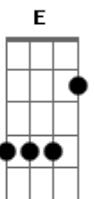

© ukulele-chords.com