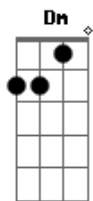

© ukulele-chords.com