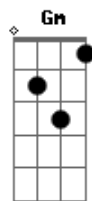

© ukulele-chords.com