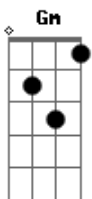

[0:57]
 F A F A D D
 pins in my needles, pins in my needles, you
 F A F A D D
 pins in my needles, pins in my needles, you

Bridge [1:10]

Eb F#D Eb E A D D PM _____

PM _____ ~let ring aeeeeee
 mais uma musica maravilhosa do silverchair...

[1:22] Guitar 1
 Dm F Dm Gm F

[1:22] Guitar 2
 Dm F Dm Gm F

Guitar 1
 Dm Gm F A

Guitar 2
 Dm Gm F

Face down holes
 Guitar 1
 Dm F Dm Gm F

Guitar 2
 Dm F Dm Gm F

Pay them with love 'cause money is hollow

Guitar 1
 Dm Gm F

[2:24]
 F A F A D D
 pins in my needles, pins in my needles, you
 F A F A D D
 pins in my needles, pins in my needles, you
 [2:44]
 Eb F#D Eb E A D

Acordes

© ukulele-chords.com

© ukulele-chords.com

© ukulele-chords.com