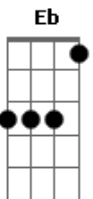

© ukulele-chords.com