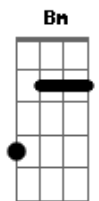

© ukulele-chords.com