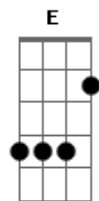

© ukulele-chords.com