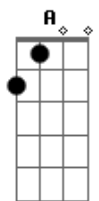

Silverchair - Pins In My Needles

Tom: A

Tablature explanation

PM : Palm mute
: Harmonics
~ : Let ring
x : Muffle string

Dm F
Follow the tides
Dm Gm F
Drown in your headspin
Dm Gm F A (play the chords on the tab below)
Forget the world tonight

[0:15]
Guitar 1

Guitar 2

Dm F
Leave all my joys
Dm Gm F
People are plastic
Dm Gm F A (play the pre-chorus)
A war with elastic knights

Pre-chorus
[0:35] Guitar 1

Guitar 2

Chorus [0:45]
Bm D D

Bm D
And i know how you feel in the night
Bm D
Do you know how i feel in the night
Bm
cuz i know why i feel all the

[0:57]
F A F A D D
pins in my needles, pins in my needles, you
F A F A D D
pins in my needles, pins in my needles, you

Bridge [1:10]

Eb F#D Eb E A D D PM _____

PM _____ ~let ring aeeeeee
mais uma musica maravilhosa do silverchair...

[1:22] Guitar 1
Dm F Dm Gm F

[1:22] Guitar 2
Dm F Dm Gm F

Guitar 1
Dm Gm F A

Guitar 2
Dm Gm F

Face down holes
Guitar 1
Dm F Dm Gm F

Guitar 2
Dm F Dm Gm F

Pay them with love 'cause money is hollow

Guitar 1
Dm Gm F

Guitar 2
Dm Gm F

This time is not for
Guitar 1

Guitar 2

Self emotions, comfort motions are hard to notice
Chorus [2:12]

Bm D D
Bm D
And i know how you feel in the night
Bm D
Do you know how i feel in the night
Bm
cuz i know why i feel all the

[2:24]
F A F A D D
pins in my needles, pins in my needles, you
F A F A D D
pins in my needles, pins in my needles, you

[2:44]
Eb F#D Eb E A D

Acordes

© ukulele-chords.com