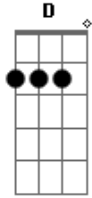

Silverchair - No Association

Tom: **G**

KEY
PM-palm mute
HR-harmonic
x-play muffled strings
/-slide up
\-slide down

TUNING
Dropped **D**
(DADGBE) from low to high
Intro: backwards guitar gradually goes to normal and Daniel is playing this:

D

1st verse (just bass line)

1st chorus

2nd verse

PM _____ HR PM _____

PM _____ HR

2nd chorus

3rd verse

Acordes

© ukulele-chords.com