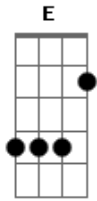

© ukulele-chords.com

PM _____ HR PM _____

PM _____ HR

3rd chorus (same as first)

Interlude

PM PM

PM PM PM

PM PM

PM PM PM

4th verse (clean)

OUTRO

PM _____

(doubled by second guitar playing same thing)

(doubled by second guitar)

(DISTORTION ON)

PM _____