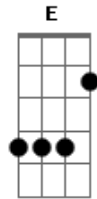

© ukulele-chords.com

PM _____ HR PM _____

PM _____ HR

3rd chorus (same as first)

Interlude

PM PM

PM PM PM

PM PM

PM PM PM

4th verse (clean)

OUTRO

PM _____

(doubled by second guitar playing same thing)

(doubled by second guitar)

(DISTORTION ON)

PM _____