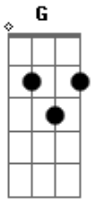

© ukulele-chords.com