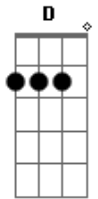

Silverchair - No Association

Tom: **G**

KEY
PM-palm mute
HR-harmonic
x-play muffled strings
/-slide up
\-slide down

TUNING
Dropped **D**
(DADGBE) from low to high
Intro: backwards guitar gradually goes to normal and Daniel is playing this:

D

1st verse (just bass line)

1st chorus

2nd verse

PM _____ HR PM _____

PM _____ HR

2nd chorus

3rd verse

Acordes

© ukulele-chords.com