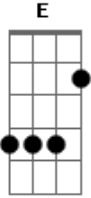

© ukulele-chords.com

PM _____ HR PM _____

PM _____ HR

3rd chorus (same as first)

Interlude

PM PM

PM PM PM

PM PM

PM PM PM

4th verse (clean)

OUTRO

PM _____

(doubled by second guitar playing same thing)

(doubled by second guitar)

(DISTORTION ON)

PM _____