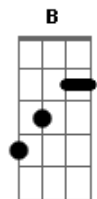

© ukulele-chords.com