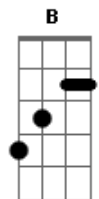

Silverchair - New Race

Tom: G

Intro: >sem distorção<

i
 D D G A >break<
 B A

>com distorção<

Verse D C G x4 Chorus D F C G A

Order:

- [0:00]: Intro.
- [0:07]: Break.
- [0:12]: Verse x2 (without then with lyrics).
- [0:32]: Chorus.
- [0:52]: Break.
- [0:57]: Verse x2 (without then with lyrics).
- [1:16]: Chorus.
- [1:35]: Break.
- [1:40]: Verse x2 (without then with lyrics).
- [2:09]: Chorus.
- [2:28]: Break.
- [2:33]: Verse x2 (solo).
- [2:52]: Verse x2 (with lyrics)/final chord D.

Lyrics:

New Race (Radio Birdman cover)

There's gonna be a new race
 Kids are gonna start it up
 I'm gonna mutate

Kids are saying yeah hup

Yeah, Hup! We're really gonna punch you out
 Yeah, Hup! We're really gonna punch you out
 Yeah, Hup! We're really gonna punch you out
 Yeah, Hup! We're really gonna punch you
 Oh yeah

Tá facinho, essa vai pros karas que curtem Silverchair assim
 como eu curto!!!!fallow!!

Acordes

© ukulele-chords.com

© ukulele-chords.com

© ukulele-chords.com

© ukulele-chords.com

© ukulele-chords.com

© ukulele-chords.com