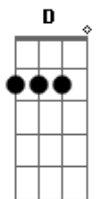

Silverchair - New Race

Tom: G

Intro: >sem distorção<

i D D G A >break< B A

>com distorção<

Verse D C G x4 Chorus D F C G A

Order:

[0:00]: Intro.
[0:07]: Break.
[0:12]: Verse x2 (without then with lyrics).
[0:32]: Chorus.
[0:52]: Break.
[0:57]: Verse x2 (without then with lyrics).
[1:16]: Chorus.
[1:35]: Break.
[1:40]: Verse x2 (without then with lyrics).
[2:09]: Chorus.
[2:28]: Break.
[2:33]: Verse x2 (solo).
[2:52]: Verse x2 (with lyrics)/final chord D.

Lyrics:

New Race (Radio Birdman cover)

There's gonna be a new race
Kids are gonna start it up
I'm gonna mutate

Kids are saying yeah hup

Yeah, Hup! We're really gonna punch you out
Yeah, Hup! We're really gonna punch you out
Yeah, Hup! We're really gonna punch you out
Yeah, Hup! We're really gonna punch you
Oh yeah

x8 Sick of waking up late,
Gotta get some control,
Kids are gonna mutate
From an endless roll

Yeah, Hup! We're really gonna punch you out
Yeah, Hup! We're really gonna punch you out
Yeah, Hup! We're really gonna punch you out
Yeah, Hup! We're really gonna punch you
Oh yeah

Sick of secular time
Keeps faking us out
Kids are gonna reject
Cos now it's time to punch out

Yeah, Hup! We're really gonna punch you out
Yeah, Hup! We're really gonna punch you out
Yeah, Hup! We're really gonna punch you out
Yeah, Hup! We're really gonna punch you
Oh yeah

Tá facinho, essa vai pros karas que curtem Silverchair assim como eu curto!!!!fallow!!

Acordes

© ukulele-chords.com