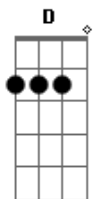

Silverchair - New Race

Tom: G

Intro: >sem distorção<

i
D D G A >break< B A

>com distorção<

Verse D C G x4 Chorus D F C G A

Order:

[0:00]: Intro.
[0:07]: Break.
[0:12]: Verse x2 (without then with lyrics).
[0:32]: Chorus.
[0:52]: Break.
[0:57]: Verse x2 (without then with lyrics).
[1:16]: Chorus.
[1:35]: Break.
[1:40]: Verse x2 (without then with lyrics).
[2:09]: Chorus.
[2:28]: Break.
[2:33]: Verse x2 (solo).
[2:52]: Verse x2 (with lyrics)/final chord D.

Lyrics:

New Race (Radio Birdman cover)

There's gonna be a new race
Kids are gonna start it up
I'm gonna mutate

Kids are saying yeah hup

Yeah, Hup! We're really gonna punch you out
Yeah, Hup! We're really gonna punch you out
Yeah, Hup! We're really gonna punch you out
Yeah, Hup! We're really gonna punch you
Oh yeah

x8 Sick of waking up late,
Gotta get some control,
Kids are gonna mutate
From an endless roll

Yeah, Hup! We're really gonna punch you out
Yeah, Hup! We're really gonna punch you out
Yeah, Hup! We're really gonna punch you out
Yeah, Hup! We're really gonna punch you
Oh yeah

Sick of secular time
Keeps faking us out
Kids are gonna reject
Cos now it's time to punch out

Yeah, Hup! We're really gonna punch you out
Yeah, Hup! We're really gonna punch you out
Yeah, Hup! We're really gonna punch you out
Yeah, Hup! We're really gonna punch you
Oh yeah

Tá facinho, essa vai pros karas que curtem Silverchair assim como eu curto!!!!fallow!!

Acordes

© ukulele-chords.com