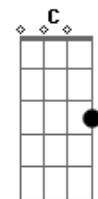

© ukulele-chords.com