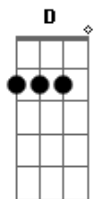

Silverchair - New Race

Tom: G

Intro: >sem distorção<

i D D G A >break< B A

>com distorção<

Verse D C G x4 Chorus D F C G A

Order:

- [0:00]: Intro.
- [0:07]: Break.
- [0:12]: Verse x2 (without then with lyrics).
- [0:32]: Chorus.
- [0:52]: Break.
- [0:57]: Verse x2 (without then with lyrics).
- [1:16]: Chorus.
- [1:35]: Break.
- [1:40]: Verse x2 (without then with lyrics).
- [2:09]: Chorus.
- [2:28]: Break.
- [2:33]: Verse x2 (solo).
- [2:52]: Verse x2 (with lyrics)/final chord D.

Lyrics:

New Race (Radio Birdman cover)

There's gonna be a new race
Kids are gonna start it up
I'm gonna mutate

Kids are saying yeah hup

Yeah, Hup! We're really gonna punch you out
Yeah, Hup! We're really gonna punch you out
Yeah, Hup! We're really gonna punch you out
Yeah, Hup! We're really gonna punch you
Oh yeah

x8 Sick of waking up late,
Gotta get some control,
Kids are gonna mutate
From an endless roll

Yeah, Hup! We're really gonna punch you out
Yeah, Hup! We're really gonna punch you out
Yeah, Hup! We're really gonna punch you out
Yeah, Hup! We're really gonna punch you
Oh yeah

Sick of secular time
Keeps faking us out
Kids are gonna reject
Cos now it's time to punch out

Yeah, Hup! We're really gonna punch you out
Yeah, Hup! We're really gonna punch you out
Yeah, Hup! We're really gonna punch you out
Yeah, Hup! We're really gonna punch you
Oh yeah

Tá facinho, essa vai pros karas que curtem Silverchair assim como eu curto!!!!fallow!!

Acordes

© ukulele-chords.com