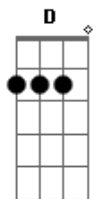

Silverchair - New Race

Tom: G

Intro: >sem distorção<

i
D D G A >break< B A

>com distorção<

Verse D C G x4 Chorus D F C G A

Order:

- [0:00]: Intro.
- [0:07]: Break.
- [0:12]: Verse x2 (without then with lyrics).
- [0:32]: Chorus.
- [0:52]: Break.
- [0:57]: Verse x2 (without then with lyrics).
- [1:16]: Chorus.
- [1:35]: Break.
- [1:40]: Verse x2 (without then with lyrics).
- [2:09]: Chorus.
- [2:28]: Break.
- [2:33]: Verse x2 (solo).
- [2:52]: Verse x2 (with lyrics)/final chord D.

Lyrics:

New Race (Radio Birdman cover)

There's gonna be a new race
Kids are gonna start it up
I'm gonna mutate

Kids are saying yeah hup

Yeah, Hup! We're really gonna punch you out
Yeah, Hup! We're really gonna punch you out
Yeah, Hup! We're really gonna punch you out
Yeah, Hup! We're really gonna punch you
Oh yeah

x8 Sick of waking up late,
Gotta get some control,
Kids are gonna mutate
From an endless roll

Yeah, Hup! We're really gonna punch you out
Yeah, Hup! We're really gonna punch you out
Yeah, Hup! We're really gonna punch you out
Yeah, Hup! We're really gonna punch you
Oh yeah

Sick of secular time
Keeps faking us out
Kids are gonna reject
Cos now it's time to punch out

Yeah, Hup! We're really gonna punch you out
Yeah, Hup! We're really gonna punch you out
Yeah, Hup! We're really gonna punch you out
Yeah, Hup! We're really gonna punch you
Oh yeah

Tá facinho, essa vai pros karas que curtem Silverchair assim como eu curto!!!!fallow!!

Acordes

© ukulele-chords.com