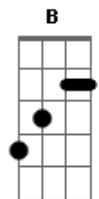

Silverchair - New Race

Tom: G

Intro: >sem distorção<

i
 D D G A >break< B A

>com distorção<

Verse D C G x4 Chorus D F C G A

Order:

- [0:00]: Intro.
- [0:07]: Break.
- [0:12]: Verse x2 (without then with lyrics).
- [0:32]: Chorus.
- [0:52]: Break.
- [0:57]: Verse x2 (without then with lyrics).
- [1:16]: Chorus.
- [1:35]: Break.
- [1:40]: Verse x2 (without then with lyrics).
- [2:09]: Chorus.
- [2:28]: Break.
- [2:33]: Verse x2 (solo).
- [2:52]: Verse x2 (with lyrics)/final chord D.

Lyrics:

New Race (Radio Birdman cover)

There's gonna be a new race
 Kids are gonna start it up
 I'm gonna mutate

Kids are saying yeah hup

Yeah, Hup! We're really gonna punch you out
 Yeah, Hup! We're really gonna punch you out
 Yeah, Hup! We're really gonna punch you out
 Yeah, Hup! We're really gonna punch you
 Oh yeah

Tá facinho, essa vai pros karas que curtem Silverchair assim como eu curto!!!!fallow!!

Acordes

© ukulele-chords.com

© ukulele-chords.com

© ukulele-chords.com

© ukulele-chords.com

© ukulele-chords.com

© ukulele-chords.com