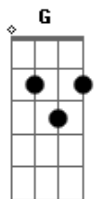

© ukulele-chords.com