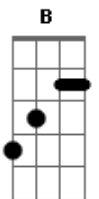

Silverchair - New Race

Tom: G

Intro: >sem distorção<

i D D G A >break< B A

>com distorção<

Verse D C G x4 Chorus D F C G A

Order:

- [0:00]: Intro.
- [0:07]: Break.
- [0:12]: Verse x2 (without then with lyrics).
- [0:32]: Chorus.
- [0:52]: Break.
- [0:57]: Verse x2 (without then with lyrics).
- [1:16]: Chorus.
- [1:35]: Break.
- [1:40]: Verse x2 (without then with lyrics).
- [2:09]: Chorus.
- [2:28]: Break.
- [2:33]: Verse x2 (solo).
- [2:52]: Verse x2 (with lyrics)/final chord D.

Lyrics:

New Race (Radio Birdman cover)

There's gonna be a new race
Kids are gonna start it up
I'm gonna mutate

Kids are saying yeah hup

Yeah, Hup! We're really gonna punch you out
Yeah, Hup! We're really gonna punch you out
Yeah, Hup! We're really gonna punch you out
Yeah, Hup! We're really gonna punch you
Oh yeah

Tá facinho, essa vai pros karas que curtem Silverchair assim como eu curto!!!!fallow!!

Acordes

© ukulele-chords.com

© ukulele-chords.com

© ukulele-chords.com

© ukulele-chords.com

© ukulele-chords.com

© ukulele-chords.com