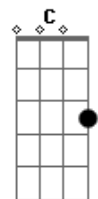

© ukulele-chords.com