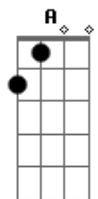

© ukulele-chords.com