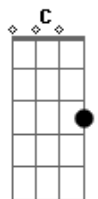

Silverchair - New Race

Tom: G

Intro: >sem distorção<

i D D G A >break< B A

>com distorção<

Verse D C G x4 Chorus D F C G A

Order:

- [0:00]: Intro.
- [0:07]: Break.
- [0:12]: Verse x2 (without then with lyrics).
- [0:32]: Chorus.
- [0:52]: Break.
- [0:57]: Verse x2 (without then with lyrics).
- [1:16]: Chorus.
- [1:35]: Break.
- [1:40]: Verse x2 (without then with lyrics).
- [2:09]: Chorus.
- [2:28]: Break.
- [2:33]: Verse x2 (solo).
- [2:52]: Verse x2 (with lyrics)/final chord D.

Lyrics:

New Race (Radio Birdman cover)

There's gonna be a new race
Kids are gonna start it up
I'm gonna mutate

Kids are saying yeah hup

Yeah, Hup! We're really gonna punch you out
Yeah, Hup! We're really gonna punch you out
Yeah, Hup! We're really gonna punch you out
Yeah, Hup! We're really gonna punch you
Oh yeah

Tá facinho, essa vai pros karas que curtem Silverchair assim como eu curto!!!!fallow!!

Acordes

© ukulele-chords.com

© ukulele-chords.com

© ukulele-chords.com

© ukulele-chords.com

© ukulele-chords.com

© ukulele-chords.com