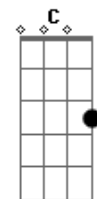

© ukulele-chords.com