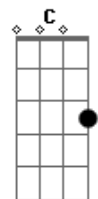

Silverchair - New Race

Tom: G

Intro: >sem distorção<

i D D G A >break< B A

>com distorção<

Verse D C G x4 Chorus D F C G A

Order:

[0:00]: Intro.
 [0:07]: Break.
 [0:12]: Verse x2 (without then with lyrics).
 [0:32]: Chorus.
 [0:52]: Break.
 [0:57]: Verse x2 (without then with lyrics).
 [1:16]: Chorus.
 [1:35]: Break.
 [1:40]: Verse x2 (without then with lyrics).
 [2:09]: Chorus.
 [2:28]: Break.
 [2:33]: Verse x2 (solo).
 [2:52]: Verse x2 (with lyrics)/final chord D.

Lyrics:

New Race (Radio Birdman cover)

There's gonna be a new race
 Kids are gonna start it up
 I'm gonna mutate

Kids are saying yeah hup

Yeah, Hup! We're really gonna punch you out
 Yeah, Hup! We're really gonna punch you out
 Yeah, Hup! We're really gonna punch you out
 Yeah, Hup! We're really gonna punch you
 Oh yeah

Tá facinho, essa vai pros karas que curtem Silverchair assim como eu curto!!!!fallow!!

Acordes

© ukulele-chords.com

© ukulele-chords.com

© ukulele-chords.com

© ukulele-chords.com

© ukulele-chords.com

© ukulele-chords.com