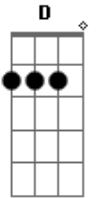

Silverchair - Madman

Tom: **A**

Key
 P.M. --palm mute
 /--slide
 h--hammer on

Tuning Dropped-D
 Intro:

For the most part this is the main riff (played really fast)

Here is the part played slow when Daniel grunts in the middle of the song

This bridge shows up a couple times

Guitar 1
 Solo

Guitar 2

Chorus (it requires 3 gtrs on Frogstomp)

Gtr 1 plays this chord throughout the entire chorus
 tremelo pick this octave

Gtr 2 plays this chord over gtr 1 (its that one ringing chord that shows up)

```
E|---0---|
B|---3---|
G|---2---|
D|---0---|
A|---0---|
D|---0---|
```

Gtr 3 plays the intro part
 P.M. _____|

Outro

MADMAN

Acordes

© ukulele-chords.com

© ukulele-chords.com