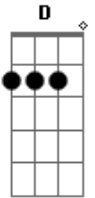

Silverchair - Madman

Tom: **A**

Key
 P.M. --palm mute
 /--slide
 h--hammer on

Tuning Dropped-D
 Intro:

For the most part this is the main riff (played really fast)

Here is the part played slow when Daniel grunts in the middle of the song

This bridge shows up a couple times

Guitar 1
 Solo

Guitar 2

Chorus (it requires 3 gtrs on Frogstomp)

Gtr 1 plays this chord throughout the entire chorus
 tremelo pick this octave

Gtr 2 plays this chord over gtr 1 (its that one ringing chord that shows up)

```
E|---0---|
B|---3---|
G|---2---|
D|---0---|
A|---0---|
D|---0---|
```

Gtr 3 plays the intro part
 P.M. _____|

Outro

MADMAN

Acordes

© ukulele-chords.com

© ukulele-chords.com