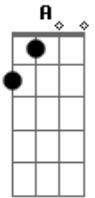

Silverchair - Madman

Tom: **A**

Key
 P.M. --palm mute
 /--slide
 h--hammer on

Tuning Dropped-D
 Intro:

For the most part this is the main riff (played really fast)

Here is the part played slow when Daniel grunts in the middle of the song

This bridge shows up a couple times

Guitar 1
 Solo

Guitar 2

Chorus (it requires 3 gtrs on Frogstomp)

Gtr 1 plays this chord throughout the entire chorus
 tremelo pick this octave

Gtr 2 plays this chord over gtr 1 (its that one ringing chord that shows up)

```
E|---0---|
B|---3---|
G|---2---|
D|---0---|
A|---0---|
D|---0---|
```

Gtr 3 plays the intro part
 P.M. _____|

Outro

MADMAN

Acordes

© ukulele-chords.com

© ukulele-chords.com