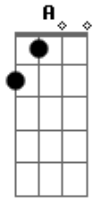

Silverchair - Madman

Tom: **A**

Key
P.M. --palm mute
/--slide
h--hammer on

Tuning Dropped-D
Intro:

For the most part this is the main riff (played really fast)

Here is the part played slow when Daniel grunts in the middle of the song

This bridge shows up a couple times

Guitar 1
Solo

Guitar 2

Chorus (it requires 3 gtrs on Frogstomp)

Gtr 1 plays this chord throughout the entire chorus
tremelo pick this octave

Gtr 2 plays this chord over gtr 1 (its that one ringing chord that shows up)

```
E|---0---|
B|---3---|
G|---2---|
D|---0---|
A|---0---|
D|---0---|
```

Gtr 3 plays the intro part
P.M. _____|

Outro

MADMAN

Acordes

© ukulele-chords.com