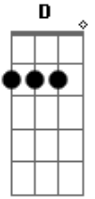

Silverchair - Leave Me Out

Tom: **A**

Key
PM-palm mute
/-slide up
h-hammer
(1/2)-half step bend
x-muffled strings

Tuning--Dropped **D**

distortion
Fig 1-intro

Fig 2-verse

Acordes

© ukulele-chords.com