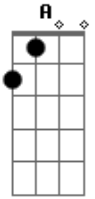

Silverchair - Leave Me Out

Tom: **A**

Key
PM-palm mute
/-slide up
h-hammer
(1/2)-half step bend
x-muffled strings

Tuning--Dropped **D**

distortion
Fig 1-intro

Fig 2-verse

Acordes

PM P M
Fig 3-play after verse

Fig 4-chorus

Fig 5-brief solo

PM__| P M P M

P M P M P M P M