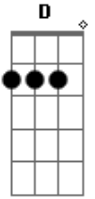

Silverchair - Leave Me Out

Tom: **A**

Key
PM-palm mute
/-slide up
h-hammer
(1/2)-half step bend
x-muffled strings

Tuning--Dropped **D**

distortion
Fig 1-intro

Fig 2-verse

Acordes

PM P M
Fig 3-play after verse

Fig 4-chorus

Fig 5-brief solo

PM__| P M P M

P M P M P M P M