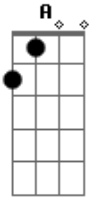

Silverchair - Leave Me Out

Tom: **A**

Key
PM-palm mute
/-slide up
h-hammer
(1/2)-half step bend
x-muffled strings

Tuning--Dropped **D**

distortion
Fig 1-intro

Fig 2-verse

Acordes

© ukulele-chords.com