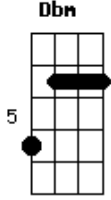

© ukulele-chords.com