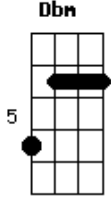

Silverchair - Emotion Sickness Intro

Tom: **A**

This is just the Intro.
Daniel Johns actually plays this song in Open **Dbm** tuning,
but I wrote it out here in standard.
Have fun.

Acordes

© ukulele-chords.com