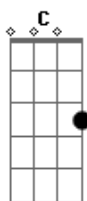

Silverchair - Do You Feel The Same

Tom: C

Do You Feel The Same

Standard tuning.

[0:00] Verse

Moon covered determined
To find
To find my place of hiding
Try to detach
Try to decrease
To make it easier (on me)
Despise myself for what you've done
Sent me back into my world
Hold yourself
Cause no-one will
I'll make it easier

[0:31] Prechorus

Now I have managed to be the one

To be the victim without the gun

[0:46] Chorus

Do you feel the same anyway
Now you've come
Do you feel the same anyway
Now you've come

[1:01] Verse

Stay alert cause I'm obsessed
Surely I can't be depressed
Could I be read if I was see-through
Or would you just read my spine

[1:31] Prechorus

Now I have managed to be the one

To be the victim without the gun

[1:47] Chorus

Do you feel the same anyway
Now you've come
Do you feel the same anyway
Now youuu've come
Do you feel the same
Feel the same
Now you've come
Do you feel the same anyway

Am

Hold yourself

F

Cos no-one will

Am

I'll be there to take the spill

Cleanse your soul

F

Am

Change the tide and ride the wave back to me

[2:32] Guitar solo (with delay and reverb)

[3:01] Prechorus

Be the one

Without the gun

[3:16] Chorus

Do you feel the same anyway
Now you've come
Do you feel the same anyway
Now you've come
Do you feel the same
Feel the same
Now you've come
Do you feel the same anyway
Now you've come

[3:46] End

Acordes