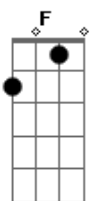

© ukulele-chords.com

To be the victim without the gun

[1:47] Chorus

Do you feel the same anyway
Now you've come
Do you feel the same anyway
Now youuu've come
Do you feel the same
Feel the same
Now you've come
Do you feel the same anyway

Am

Hold yourself

F

Cos no-one will

Am

I'll be there to take the spill

Cleanse your soul

F

Am

Change the tide and ride the wave back to me

[2:32] Guitar solo (with delay and reverb)

[3:01] Prechorus

Be the one

Without the gun

[3:16] Chorus

Do you feel the same anyway
Now you've come
Do you feel the same anyway
Now you've come
Do you feel the same
Feel the same
Now you've come
Do you feel the same anyway
Now you've come

[3:46] End