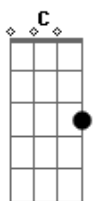

Silverchair - Do You Feel The Same

Tom: C

Do You Feel The Same

Standard tuning.

[0:00] Verse

Moon covered determined
To find
To find my place of hiding
Try to detach
Try to decrease
To make it easier (on me)
Despise myself for what you've done
Sent me back into my world
Hold yourself
Cause no-one will
I'll make it easier

[0:31] Prechorus

Now I have managed to be the one

To be the victim without the gun

[0:46] Chorus

Do you feel the same anyway
Now you've come
Do you feel the same anyway
Now you've come

[1:01] Verse

Stay alert cause I'm obsessed
Surely I can't be depressed
Could I be read if I was see-through
Or would you just read my spine

[1:31] Prechorus

Now I have managed to be the one

Acordes

© ukulele-chords.com