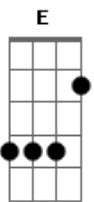

© ukulele-chords.com