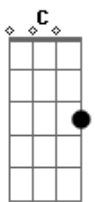

© ukulele-chords.com