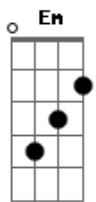

© ukulele-chords.com