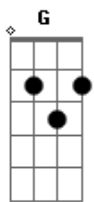

Silverchair - Anas Song Open Fire

Tom: **Bb**

(com acordes na forma de **G**)
 Capotraste na 3ª casa
 ALBUM: Neon ballroom
 TRANSCRIBED BY: Ashlea Reale

CAPO 3rd FRET
 ALL CHORDS RELATIVE TO CAPO

VERSE 1:
C **A** **Em**

CODA:

And you're my obsession
 I love you to the bones
 And Ana wrecks your life
 Like an Anorexia life

you have any trouble email me back. skitzo

Acordes

© ukulele-chords.com

© ukulele-chords.com

© ukulele-chords.com