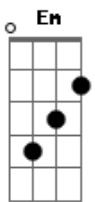

© ukulele-chords.com