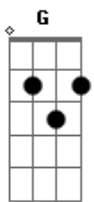

Silverchair - Anas Song Open Fire

Tom: **Bb**

(com acordes na forma de **G**)
 Capotraste na 3ª casa
 ALBUM: Neon ballroom
 TRANSCRIBED BY: Ashlea Reale

CAPO 3rd FRET
 ALL CHORDS RELATIVE TO CAPO

VERSE 1:
C **A** **Em**

CODA:

And you're my obsession
 I love you to the bones
 And Ana wrecks your life
 Like an Anorexia life

you have any trouble email me back. skitzo

Acordes

© ukulele-chords.com

© ukulele-chords.com

© ukulele-chords.com