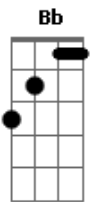

Silverchair - Anas Song Open Fire

Tom: **Bb**

(com acordes na forma de **G**)
 Capotraste na 3ª casa
 ALBUM: Neon ballroom
 TRANSCRIBED BY: Ashlea Reale

CAPO 3rd FRET
 ALL CHORDS RELATIVE TO CAPO

VERSE 1:
C **A** **Em**

CODA:

And you're my obsession
 I love you to the bones
 And Ana wrecks your life
 Like an Anorexia life

you have any trouble email me back. skitzo

Acordes

© ukulele-chords.com

© ukulele-chords.com

© ukulele-chords.com