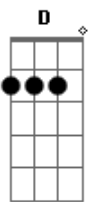

Silverchair - Anas Song Open Fire

Tom: **Bb**

(com acordes na forma de **G**)
 Capotraste na 3ª casa
 ALBUM: Neon ballroom
 TRANSCRIBED BY: Ashlea Reale

CAPO 3rd FRET
 ALL CHORDS RELATIVE TO CAPO

VERSE 1:
C **A** **Em**

CODA:

And you're my obsession
 I love you to the bones
 And Ana wrecks your life
 Like an Anorexia life

you have any trouble email me back. skitzo

Acordes

© ukulele-chords.com

© ukulele-chords.com

© ukulele-chords.com