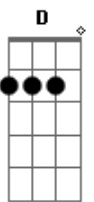

Silverchair - Anas Song Open Fire

Tom: **Bb**

(com acordes na forma de **G**)
 Capotraste na 3ª casa
 ALBUM: Neon ballroom
 TRANSCRIBED BY: Ashlea Reale

CAPO 3rd FRET
 ALL CHORDS RELATIVE TO CAPO

VERSE 1:
C **A** **Em**

CODA:

And you're my obsession
 I love you to the bones
 And Ana wrecks your life
 Like an Anorexia life

you have any trouble email me back. skitzo

Acordes

© ukulele-chords.com

© ukulele-chords.com

© ukulele-chords.com