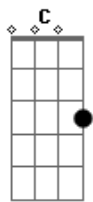

© ukulele-chords.com