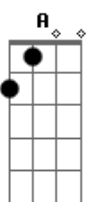

© ukulele-chords.com