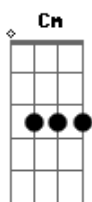

© ukulele-chords.com