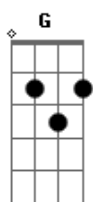

© ukulele-chords.com