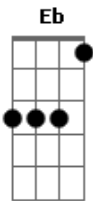

© ukulele-chords.com