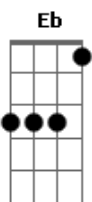

© ukulele-chords.com