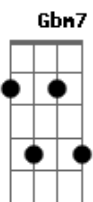

© ukulele-chords.com