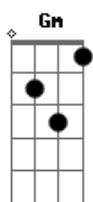

© ukulele-chords.com