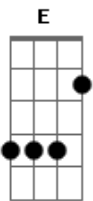

Silverchair - Ana's Song (Open Fire)

Tom: G

Primeira Parte:

Eb Cm Gm
Please die Ana
Eb Cm Gm
For as long as you're here we're not
Eb Cm Gm
You make the sound of laughter
Eb Cm Gm
And sharpened nails seem softer
Eb Cm Gm
And I need you now somehow
Eb Cm Gm Bb F
And I need you now somehow

Primeiro Refrão:

E Gbm7
Open fire on the needs designed
A
On my knees for you
E Gbm7
Open fire on my knees desires
A
What I need from you
(Eb Cm Gm) 2x

Segunda Parte:

Eb Cm Gm
Imagine pageant
Eb Cm Gm
In my head the flesh seems thicker
Eb Eb Gm
Sandpaper tears corrode the film
Eb Cm Gm
And I need you now somehow
Eb Cm Gm Bb F

And I need you now somehow

Segundo Refrão:

E Gbm7
Open fire on the needs designed
A Am C G
On my knees for you
E Gbm7
Open fire on my knees desires
A Am C G
What I need from you

Terceira Parte:

C D E E
And you're my obsession
C D E E
I love you to the bo__nes
C F E E
And Ana wrecks your life
Bb F Em
Like an Ano__rexia life

Refrão Final:

E Gbm7
Open fire on the needs designed
A Am C G
On my knees for you
E Gbm7
Open fire on my knees desires
A Am C G
What I need from you
E Gbm7 A Am C G
Open fire on the needs designed
E Gbm7
Open fire on my knees desires
A C G E Gbm7 A
What I need from you

Acordes

© ukulele-chords.com