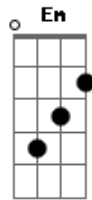

© ukulele-chords.com