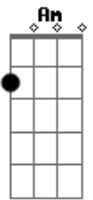

© ukulele-chords.com