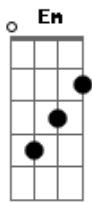

© ukulele-chords.com