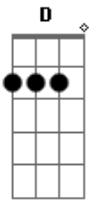

© ukulele-chords.com