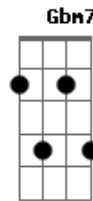

© ukulele-chords.com