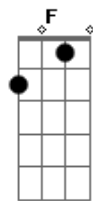

© ukulele-chords.com