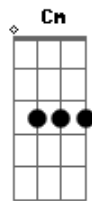

© ukulele-chords.com