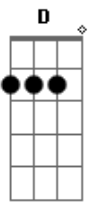

© ukulele-chords.com