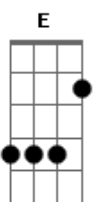

Silverchair - Ana's Song (Open Fire)

Tom: G

Primeira Parte:

Eb Cm Gm
Please die Ana
Eb Cm Gm
For as long as you're here we're not
Eb Cm Gm
You make the sound of laughter
Eb Cm Gm
And sharpened nails seem softer
Eb Cm Gm
And I need you now somehow
Eb Cm Gm Bb F
And I need you now somehow

Primeiro Refrão:

E Gbm7
Open fire on the needs designed
A
On my knees for you
E Gbm7
Open fire on my knees desires
A
What I need from you

(Eb Cm Gm) 2x

Segunda Parte:

Eb Cm Gm
Imagine pageant
Eb Cm Gm
In my head the flesh seems thicker
Eb Eb Gm
Sandpaper tears corrode the film
Eb Cm Gm
And I need you now somehow
Eb Cm Gm Bb F

And I need you now somehow

Segundo Refrão:

E Gbm7
Open fire on the needs designed
A Am C G
On my knees for you
E Gbm7
Open fire on my knees desires
A Am C G
What I need from you

Terceira Parte:

C D E E
And you're my obsession
C D E E
I love you to the bo__nes
C F E E
And Ana wrecks your life
Bb F Em
Like an Ano__rexia life

Refrão Final:

E Gbm7
Open fire on the needs designed
A Am C G
On my knees for you
E Gbm7
Open fire on my knees desires
A Am C G
What I need from you
E Gbm7 A Am C G
Open fire on the needs designed
E Gbm7
Open fire on my knees desires
A C G E Gbm7 A
What I need from you

Acordes

© ukulele-chords.com