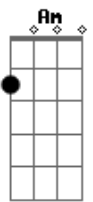

© ukulele-chords.com