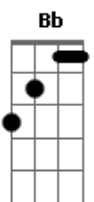

© ukulele-chords.com