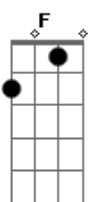

© ukulele-chords.com