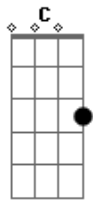

© ukulele-chords.com