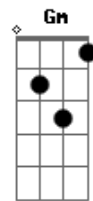

© ukulele-chords.com