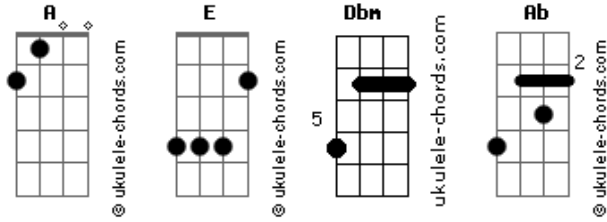

Silverchair - All Across The World

Tom: **A**

I saw no one tabbed this song out yet so I thought I would submit a basic layout of the I'm pretty there are a few errors but it's better than nothing. I didn't figure out the yet but here's the rest of it. enjoy.

chords

E A Dbm Ab

Acordes

Intro: (keyboard transcribed for Guitar)

background for intro is the chords for the verse
verse and chorus and intro background

1st verse ending

that's all I have for now but I will have the bridge done soon.