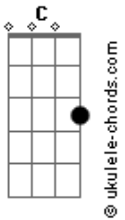

Silverchair - Abuse Me

Tom: C

TUNING
Dropped-D

!KEY!
/-slide up
\-slide down
PM-palm mute
p-pull off
_hold note
(1/2)-bend up one half step
(1/2)#-bend up 1/2 step release at original number
Intro: (with Phaser)

Verse

CHORUS 1 (2 Guitars)
Guitar One (two-according to Guitar World)

PM_____

Guitar Two plays this

PLAY VERSE

CHORUS 2
Guitar One (two-according to Guitar World)

PM_____

Guitar Two plays this

Acordes

(GUITAR ONE AND TWO w/ISTORTION)

PM_____ |

BRIDGE 1

PM_____ PM_____

CHORUS 3
Guitar One

Guitar 2

SOLO

(With Delay...actual version is done with backwards guitar)
(!NOTE! When Daniel plays this live he just plays the intro riff)
(Guitars one and two play chorus)

_____

BRIDGE 2

PM_____

PM_____ PM_____

OUTRO (with phaser)