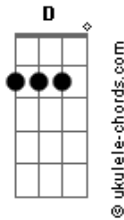

Silverchair - Abuse Me

Tom: C

TUNING
Dropped-D

!KEY!
/-slide up
\-slide down
PM-palm mute
p-pull off
_hold note
(1/2)-bend up one half step
(1/2)#-bend up 1/2 step release at original number
Intro: (with Phaser)

Verse

CHORUS 1 (2 Guitars)
Guitar One (two-according to Guitar World)

PM_____

Guitar Two plays this

PLAY VERSE

CHORUS 2
Guitar One (two-according to Guitar World)

PM_____

Guitar Two plays this

Acordes

(GUITAR ONE AND TWO w/ISTORTION)

PM_____ |

BRIDGE 1

PM_____ PM_____

CHORUS 3
Guitar One

Guitar 2

SOLO

(With Delay...actual version is done with backwards guitar)
(!NOTE! When Daniel plays this live he just plays the intro riff)
(Guitars one and two play chorus)

_____

BRIDGE 2

PM_____

PM_____ PM_____

OUTRO (with phaser)