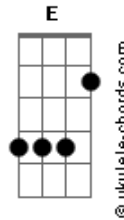

Silverchair - Abuse Me

Tom: C

TUNING
Dropped-D

!KEY!
/-slide up
\-slide down
PM-palm mute
p-pull off
_hold note
(1/2)-bend up one half step
(1/2)#-bend up 1/2 step release at original number
Intro: (with Phaser)

Verse

CHORUS 1 (2 Guitars)
Guitar One (two-according to Guitar World)

PM_____

Guitar Two plays this

PLAY VERSE

CHORUS 2
Guitar One (two-according to Guitar World)

PM_____

Guitar Two plays this

Acordes

(GUITAR ONE AND TWO w/ISTORTION)

PM_____ |

BRIDGE 1

PM_____ PM_____

CHORUS 3
Guitar One

Guitar 2

SOLO

(With Delay...actual version is done with backwards guitar)
(!NOTE! When Daniel plays this live he just plays the intro riff)
(Guitars one and two play chorus)

_____

BRIDGE 2

PM_____

PM_____ PM_____

OUTRO (with phaser)