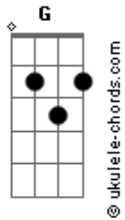

Silverchair - Abuse Me

Tom: C

TUNING
Dropped-D

!KEY!
/-slide up
\-slide down
PM-palm mute
p-pull off
_hold note
(1/2)-bend up one half step
(1/2)#-bend up 1/2 step release at original number
Intro: (with Phaser)

Verse

CHORUS 1 (2 Guitars)
Guitar One (two-according to Guitar World)

PM_____

Guitar Two plays this

PLAY VERSE

CHORUS 2
Guitar One (two-according to Guitar World)

PM_____

Guitar Two plays this

Acordes

(GUITAR ONE AND TWO w/ISTORTION)

PM_____ |

BRIDGE 1

PM_____ PM_____

CHORUS 3
Guitar One

Guitar 2

SOLO

(With Delay...actual version is done with backwards guitar)
(!NOTE! When Daniel plays this live he just plays the intro riff)
(Guitars one and two play chorus)

_____

BRIDGE 2

PM_____

PM_____ PM_____

OUTRO (with phaser)