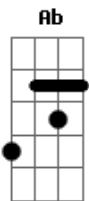

© ukulele-chords.com