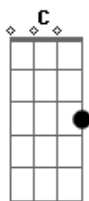

Silent Hill - You're Not Here

Tom: B

(com acordes na forma de C)

Afinação: Eb Ab Db Gb Bb Eb

(0:29)Blue sky to forever

(0:31)Green grass blows in the wind, dancing

(0:36)It would be a much better sight,

(0:40)With you, With me.

(2:21)Yeah yeah

(2:34)Yeah yeah yeah yeah yeah yeah

(2:46)I feel your stress

Acordes

© ukulele-chords.com

© ukulele-chords.com

© ukulele-chords.com

© ukulele-chords.com