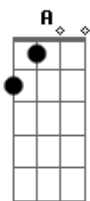

Silent Hill - You're Not Here

Tom: B

(com acordes na forma de C)

Afinação: Eb Ab Db Gb Bb Eb

(0:29)Blue sky to forever

(0:31)Green grass blows in the wind, dancing

(0:36)It would be a much better sight,

(0:40)With you, With me.

(0:43)If you hadn't met me

(0:45)I'd be fine on my own, baby

(0:50)Never felt so lonely then you came along

(0:55)So now what should I do?

(0:59)I'm strung out addicted to you

(1:02)My body aches now that you're gone

(1:05)My supply fell through

(1:10)You gladly gave me everything you had and more

(1:15)You craved my happiness,

(1:17)When you made me feel joy it made you smile

A (1:21)But now I feel your stress.

(1:24)Love was never meant to be such a crazy affair, no?

(1:29)And who has time for tears? (slow tempo)

(1:31)I never thought I'd sit around and cry for your love,

(1:38)'till now...

Musical Solo

A C repeatedly

(1:58)Oh I feel your stress

(2:05)Come on,
(2:07)Oh, who has time for tears?
(2:11)Oh, my baby

(2:21)Yeah yeah

(2:34)Yeah yeah yeah yeah yeah yeah

(2:46)I feel your stress

Acordes