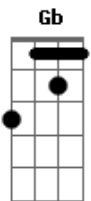

© ukulele-chords.com