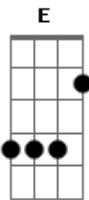

© ukulele-chords.com