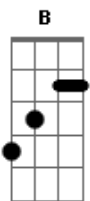

Silent Hill - You're Not Here

Tom: B

(com acordes na forma de C)

Afinação: Eb Ab Db Gb Bb Eb

(0:29)Blue sky to forever

(0:31)Green grass blows in the wind, dancing

(0:36)It would be a much better sight,

(0:40)With you, With me.

(2:21)Yeah yeah

(2:34)Yeah yeah yeah yeah yeah yeah

(2:46)I feel your stress

Acordes

© ukulele-chords.com

© ukulele-chords.com

© ukulele-chords.com

© ukulele-chords.com