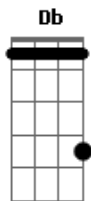

© ukulele-chords.com