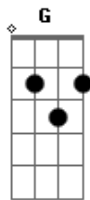

© ukulele-chords.com