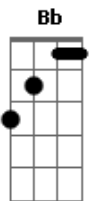

© ukulele-chords.com