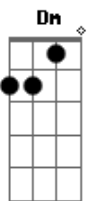

© ukulele-chords.com

© ukulele-chords.com