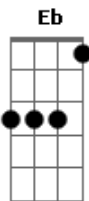

Silent Hill - You're Not Here

Tom: B

(com acordes na forma de C)

Afinação: Eb Ab Db Gb Bb Eb

(0:29)Blue sky to forever

(0:31)Green grass blows in the wind, dancing

(0:36)It would be a much better sight,

(0:40)With you, With me.

(2:21)Yeah yeah

(2:34)Yeah yeah yeah yeah yeah yeah

(2:46)I feel your stress

Acordes

© ukulele-chords.com

© ukulele-chords.com

© ukulele-chords.com

© ukulele-chords.com