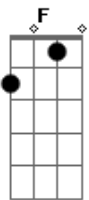

© ukulele-chords.com